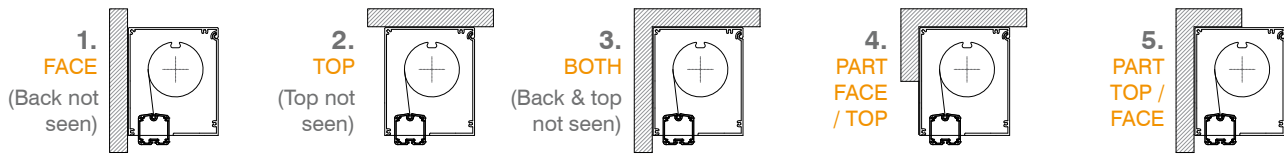

Max width & drop

6.0m
4.0m

HCX 130

EXTERNAL CRANK OPERATED HEADBOX ROLLER BLINDS

interactive order form

Order number Requested delivery date

Client reference

Company

☐ DELIVERY ☐ PICK UP

☐ Delivery address (Business address only)

City State Postcode

Fabric range Fabric colour/code

Dulux colour name Dulux powdercoat code

Side guiding ☐ STAINLESS STEEL CABLE

☐ SIDE CHANNELS (Not zip version)

Crank length

HCX 130 maximum width is 6.0m, maximum drop is 4.0m | No linking | Cable fixing options relate to page 5-2 of pricebook | Orders selecting optional face or top fix brackets will have 2 brackets supplied for up to 5m, and 3 brackets for over 5m up to 6m, unless otherwise requested.

Measurements – Make size only

Qty	Reference	Width (mm)	Drop (mm)	Control side	Cable fixing	Headbox fixing	Headbox position

Headbox positions

Notes

Please check your order confirmation email. If you do not receive one within 48 hours, please contact us.

Name of authorised person Order date

☐ Please tick this box to confirm that you are authorised to place this order.

Helioscreen Australia P/L Head Office: 32 Wattle Road, Brookvale NSW 2100
P: 02 8426 1300 F: 02 9453 0744 E: enquiries@helioscreen.com.au

www.helioscreen.com.au