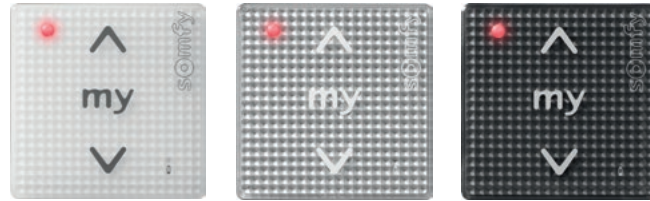

Pure / Silver / Rose Gold / Gold

Soliris 5

Pure

Modvar - Remotes for external venetians

Soliris

Pure

1 Channel

Pure

5 Channel

Pure / Silver / Black

Telis - remotes

Chronis 6 (timer)

Pure / Silver

Telis 16

Pure / Silver

Connexoon

RTS Home Automation

Note: Soliris remotes are used when optional sun sensors are used, as the remote offers the ability to turn sun sensor on / off.

Smooove - Wall mounted remotes

Origin (incl Pure frame)

Smooove 1

Pure / Silver / Black

Smooove 1 Open / Close

Pure / Black

Frames

Pure / Silver / Black / Light Bamboo / Amber Bamboo / Cherry / Walnut

Double Frame

Pure