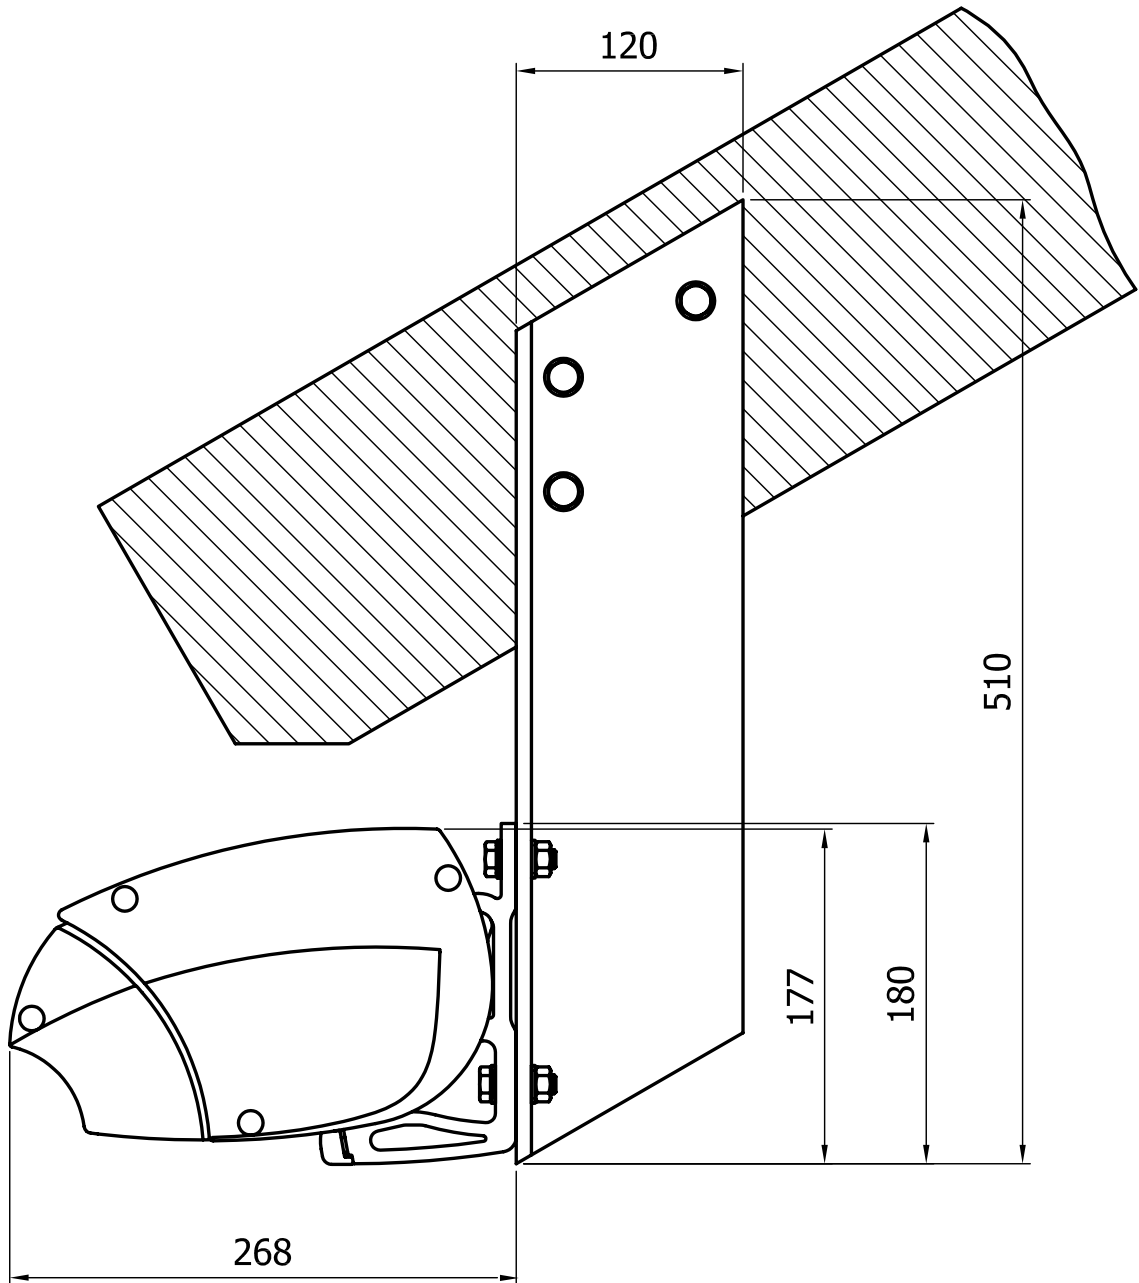

HELIO SHADE CASSETTE - FACE FIX

HELIO SHADE CASSETTE - TOP FIX

HELIOSHADE CASSETTE - TOP FIX  
(SHOWN WITH OPTIONAL FRONT VARIO VALANCE)

HELIO SHADE CASSETTE - EXPOSED RAFTER FIX