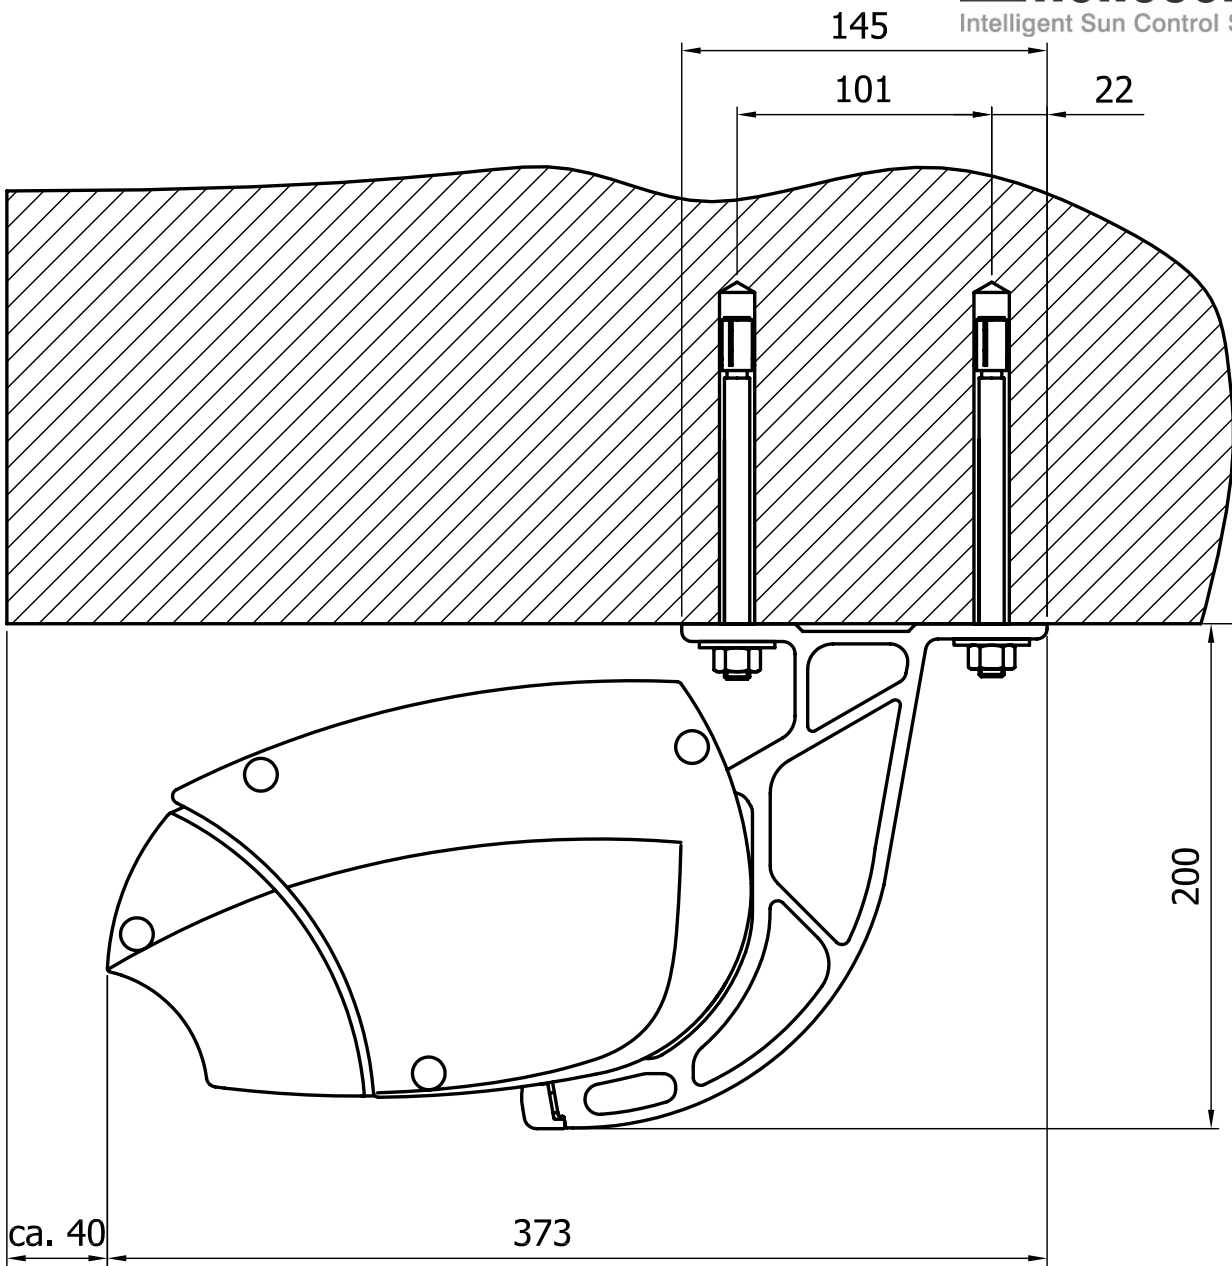

HELIO SHADE CASSETTE - FACE FIX

HELIO SHADE CASSETTE - TOP FIX

HELIOSHADE CASSETTE - TOP FIX  
(SHOWN WITH OPTIONAL FRONT VARIO VALANCE)

HELIO SHADE CASSETTE - EXPOSED RAFTER FIX