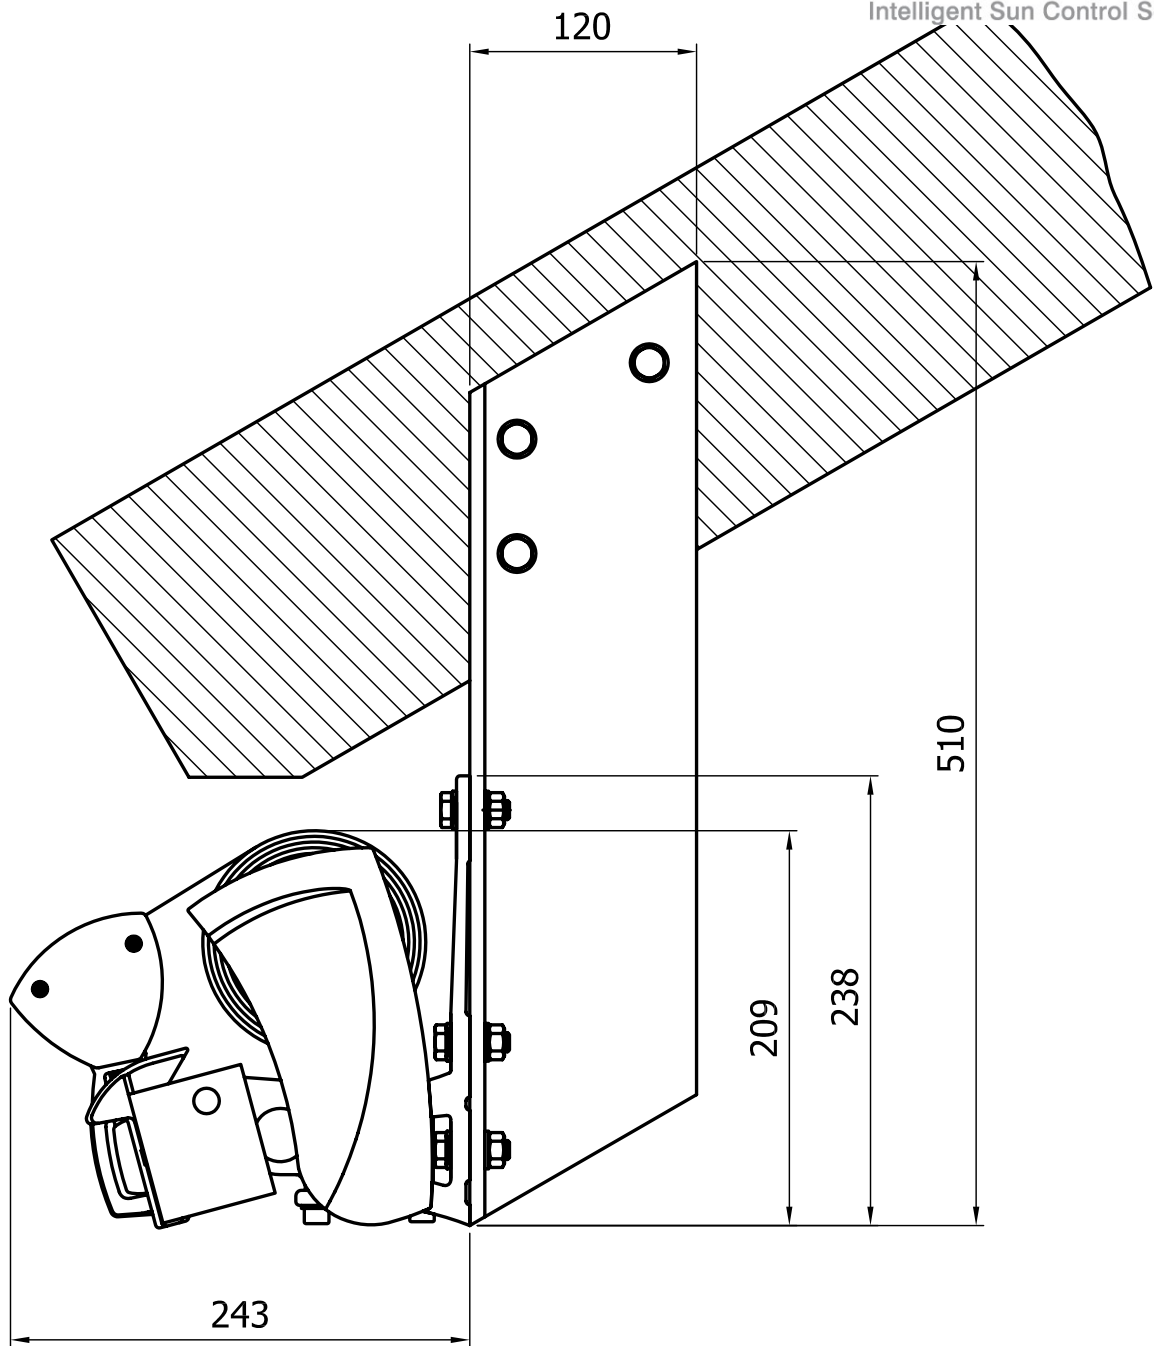

HELIO SHADE CLASSIC - FACE FIX (WITH OUT PELMET)

HELIO SHADE CLASSIC - TOP FIX

HELIOSHADE CLASSIC - FACE FIX (WITH PELMET)

HELIO SHADE CLASSIC - FACE FIX WITH PELMET
(SHOWN WITH OVER SQUARE ARMS)

HELIO SHADE CLASSIC - EXPOSED RAFTER FIX