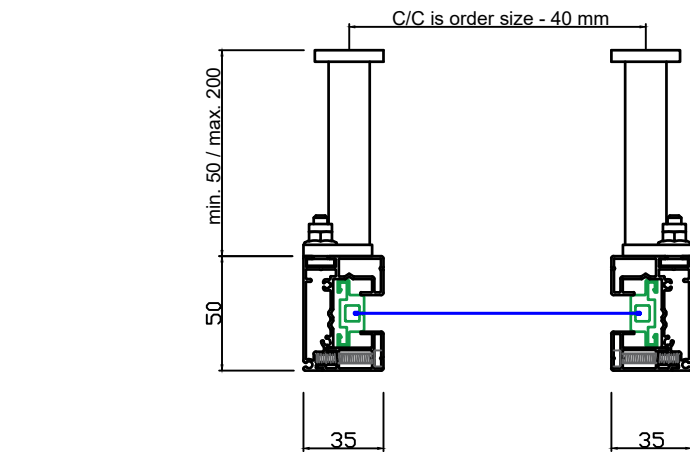

Helioscreen Australia
www.helioscreen.com.au
PH: 1300 766 319

SYSTEM

HMX-DISTANCE_ZIP_CHANNEL

SERIES

EXTERNAL_BLINDS

JOB NUMBER:

81020492

DRAWING:

ZIP

DATE:

4/2018

DRAWN

SH