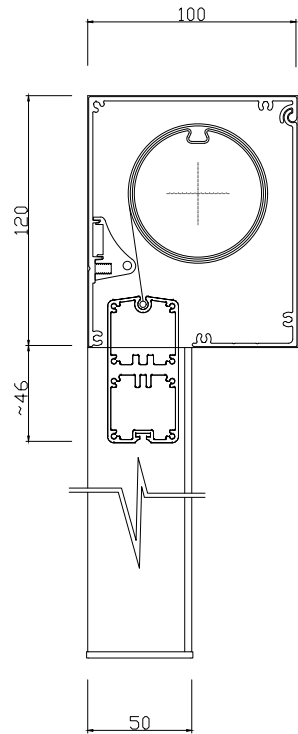

Headbox size

Double baserail

Cover pivot

Baserail

Double baserail

Zip channels

Helioscreen Australia
www.helioscreen.com.au
 PH: 1300 766 319

SYSTEM

4/2018

DRAWN

SH

Headbox size

Double baserail

Cover pivot

Baserail

Double baserail