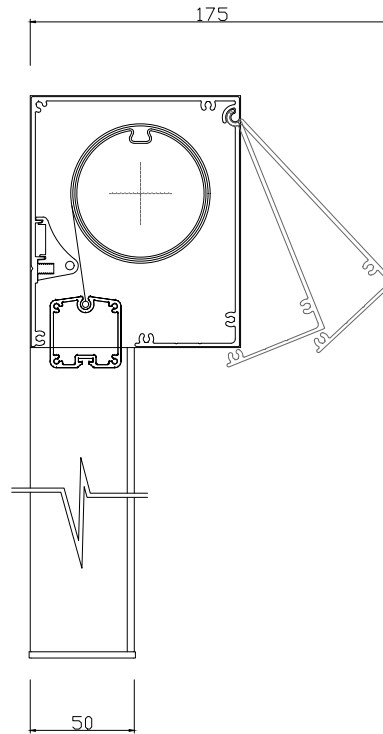

Headbox size

Double baserail

Cover pivot

Baserail

Double baserail

Zip channels

Helioscreen Australia
www.helioscreen.com.au
 PH: 1300 766 319

SYSTEM

4/2018

DRAWN

SH

Headbox size

Double baserail

Cover pivot

Baserail

Double baserail