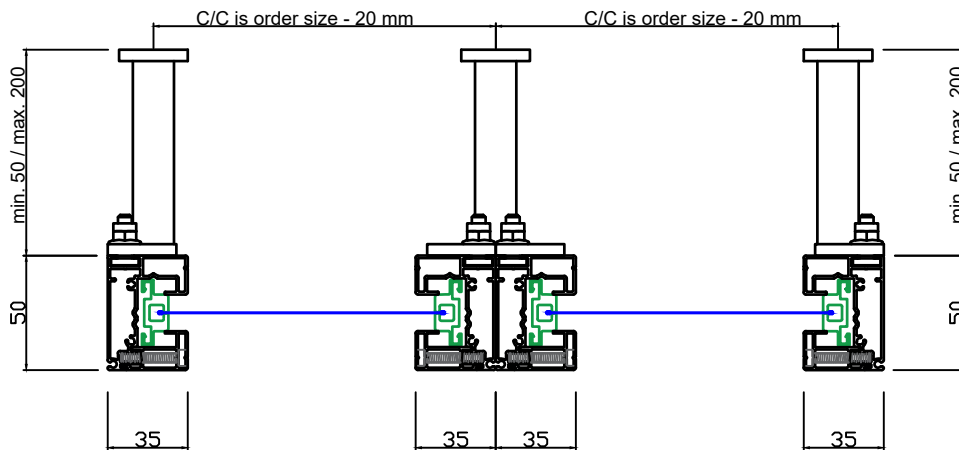

Helioscreen Australia
www.helioscreen.com.au
PH: 1300 766 319

SYSTEM

HMX-DISTANCE_ZIP_CHANNEL

SERIES

EXTERNAL_BLINDS

JOB NUMBER:

81020492

DRAWING:

ZIP

DATE:

4/2018

DRAWN

SH