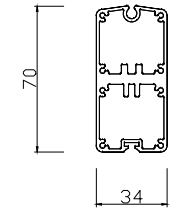

Headbox size

Double baserail

Cover pivot

Baserail

Double baserail

Zip channels

Helioscreen Australia
www.helioscreen.com.au
 PH: 1300 766 319

SYSTEM

4/2018

DRAWN

SH

Headbox size

Double baserail

Cover pivot

Baserail

Double baserail