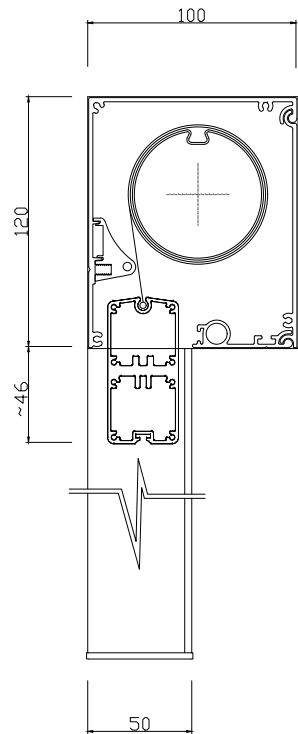

HMX-100_ZIP

SERIES

EXTERNAL_BLINDS

JOB NUMBER:

81020492

DRAWING:

ZIP

DATE:

4/2018

DRAWN

SH

Headbox size

Double baserail

Cover pivot

Baserail

Double baserail