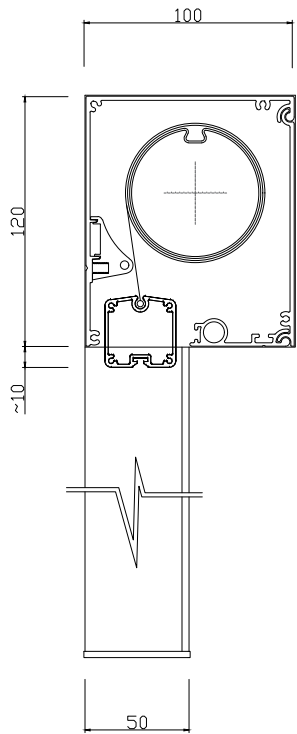

4/2018

DRAWN

SH

Headbox size

Double baserail

Cover pivot

Baserail

Double baserail