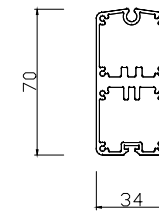

4/2018

DRAWN

SH

Headbox size

Double baserail

Cover pivot

Baserail

Double baserail