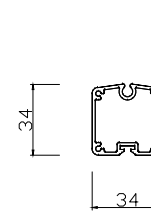

4/2018

DRAWN

SH

Headbox size

Double baserail

Cover pivot

Baserail

Double baserail