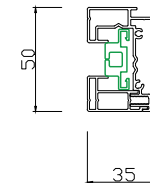

Zip channels

Helioscreen Australia
www.helioscreen.com.au
PH: 1300 766 319

SYSTEM

HMX-100-R_ZIP

SERIES

EXTERNAL_BLINDS

JOB NUMBER:

81020492

DRAWING:

RECESS-ZIP

DATE:

4/2018

DRAWN

SH