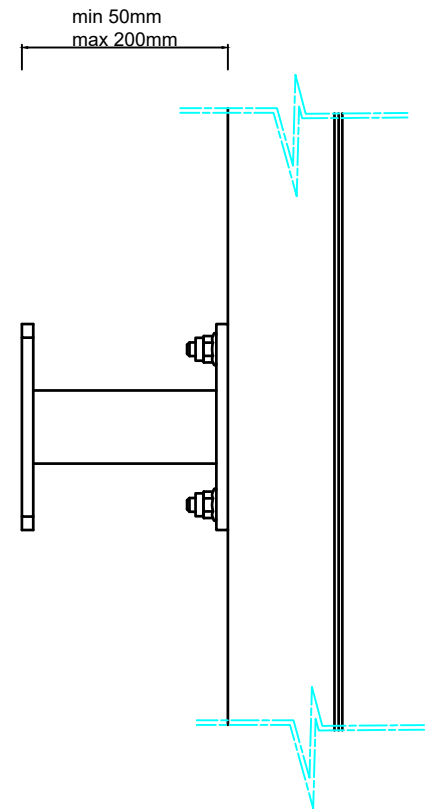

Helioscreen Australia
www.helioscreen.com.au
PH: 1300 766 319

SYSTEM

HMX-DISTANCE_ZIP_CHANNEL

SERIES

EXTERNAL_BLINDS

JOB NUMBER:

81020492

DRAWING:

ZIP

DATE:

4/2018

DRAWN

SH