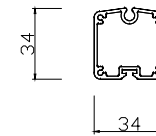

Headbox size

Double baserail

Cover pivot

Baserail

Helioscreen Australia
www.helioscreen.com.au
PH: 1300 766 319

SYSTEM

HMX-100_ZIP

SERIES

EXTERNAL_BLINDS

JOB NUMBER:

81020492

DRAWING:

ZIP

DATE:

4/2018

DRAWN

SH