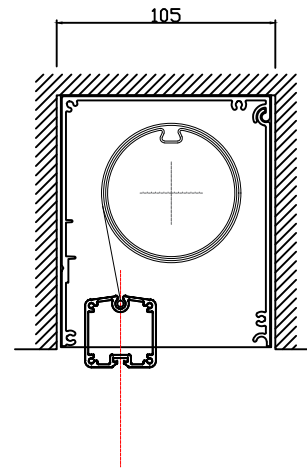

DRAWN

SH

Headbox size

Double baserail
Cover pivot

Recess detail
Shown with no cover

Baserail

Double baserail

Helioscreen Australia
www.helioscreen.com.au
 PH: 1300 766 319