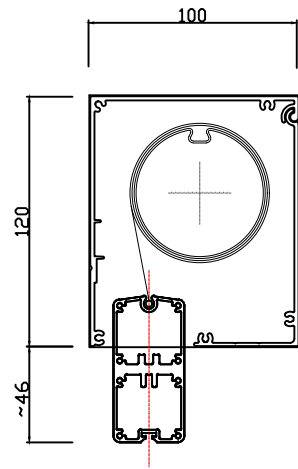

Headbox size

Double baserail

Cover pivot

Baserail

Double baserail

Helioscreen Australia
www.helioscreen.com.au
 PH: 1300 766 319

SYSTEM

HMX-100

DRAWN

SH

Headbox size

Double baserail
Cover pivot

Recess detail
Shown with no cover

Baserail

Double baserail

Helioscreen Australia
www.helioscreen.com.au
 PH: 1300 766 319