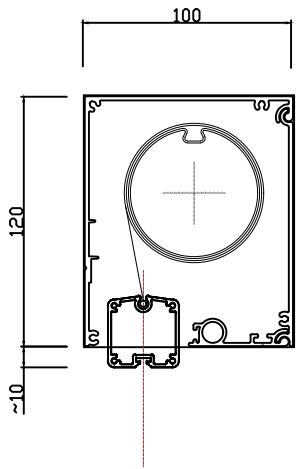

DRAWN

SH

Headbox size

Double baserail
Cover pivot

Recess detail
Shown with no cover

Baserail

Double baserail

Helioscreen Australia
www.helioscreen.com.au
 PH: 1300 766 319