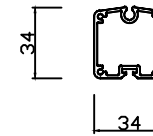

Baserail

Double baserail

Helioscreen Australia
www.helioscreen.com.au
PH: 1300 766 319

SYSTEM

HMX-100

SERIES

EXTERNAL_BLINDS

JOB NUMBER:

81020492

DRAWING:

SSC

DATE:

4/2018

DRAWN

SH