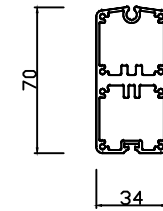

Headbox size

Double baserail

Cover pivot

Baserail

Double baserail

Helioscreen Australia
www.helioscreen.com.au
 PH: 1300 766 319

SYSTEM

HMX-100