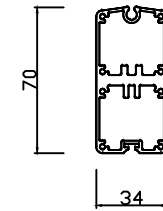

DRAWN

SH

Headbox size

Double baserail
Cover pivot

Recess detail
Shown with no cover

Baserail

Double baserail

Helioscreen Australia
www.helioscreen.com.au
 PH: 1300 766 319