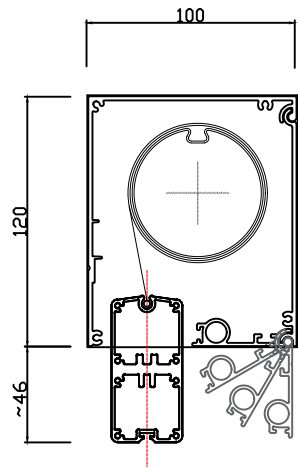

SERIES

EXTERNAL_BLINDS

JOB NUMBER:

81020492

DRAWING:

SSC

DATE:

4/2018

DRAWN

SH

Headbox size

Double baserail
Cover pivot

Recess detail
Shown with no cover

Baserail

Double baserail

Helioscreen Australia
www.helioscreen.com.au
 PH: 1300 766 319