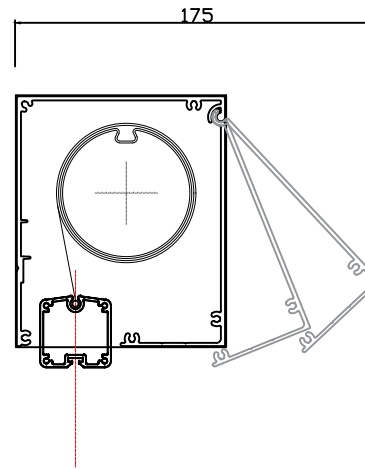

Headbox size

Double baserail

Cover pivot

Baserail

Double baserail

Helioscreen Australia
www.helioscreen.com.au
 PH: 1300 766 319

SYSTEM

HMX-100