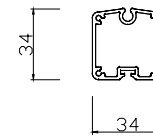

4/2018

DRAWN

SH

Headbox size

Double baserail

Cover pivot

Support plate

Baserail