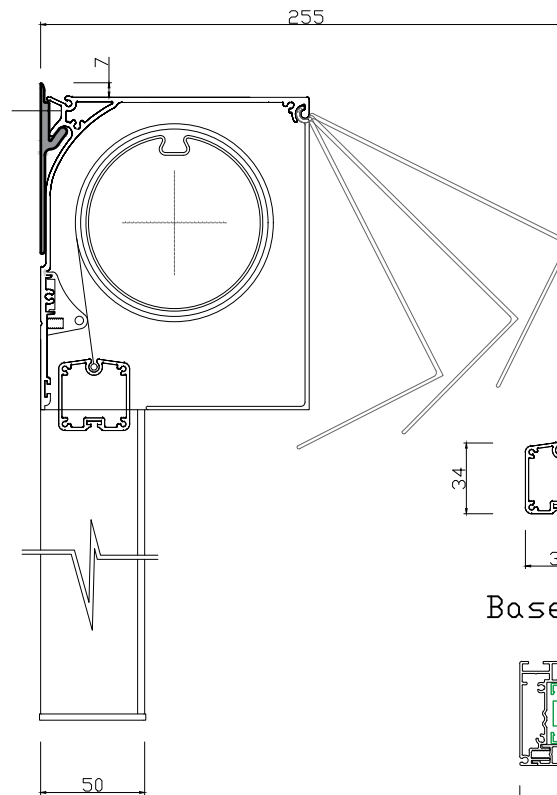

4/2018

DRAWN

SH

Headbox size

Double baserail

Cover pivot

Support plate

Baserail