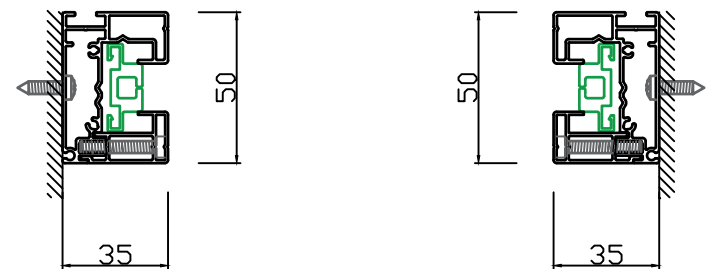

81020492

DRAWING:

ZIP-5M+

DATE:

4/2018

DRAWN

SH

Zip channels
Face fix

Zip channels
Side fix

Helioscreen Australia
www.helioscreen.com.au
 PH: 1300 766 319

SYSTEM

HMX-ZIP_CHANNEL

SERIES

EXTERNAL_BLINDS

JOB NUMBER:

81020492