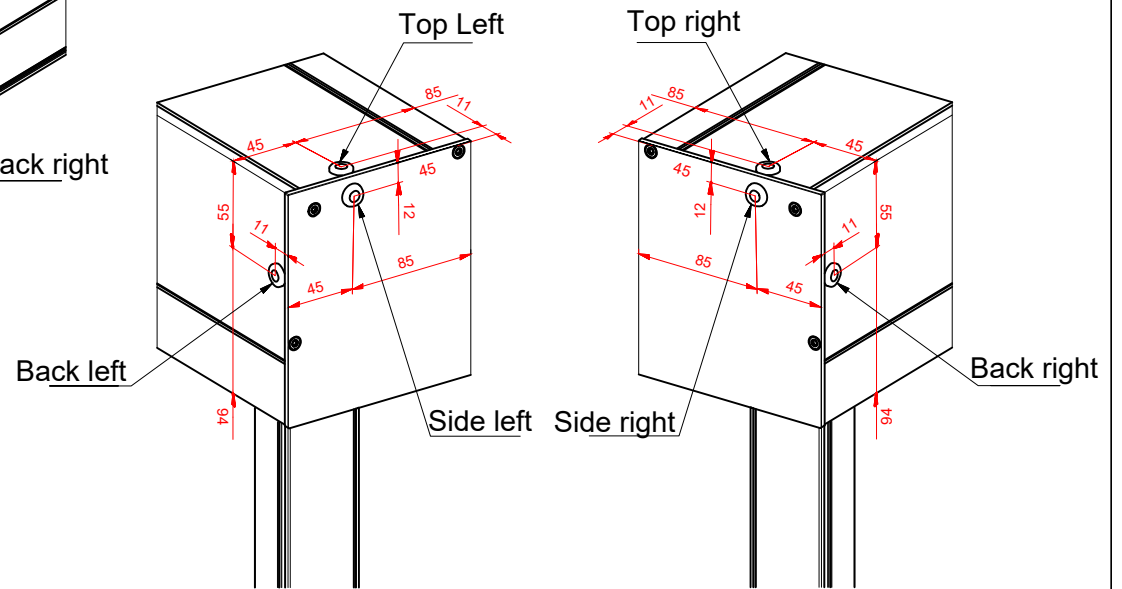

HMX-DISTANCE_ZIP_CHANNEL

SERIES

EXTERNAL_BLINDS

JOB NUMBER:

81020492

DRAWING:

ZIP

DATE:

4/2018

DRAWN

SH

(Grooved back profile for systems over 5m wide when optional support plate is used)

Helioscreen Australia
www.helioscreen.com.au
 PH: 1300 766 319

SYSTEM

HMX-130/ZIP_CABLE_EXIT

81020492