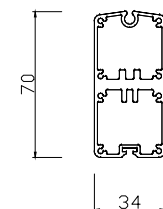

Headbox size

Double baserail

Cover pivot

Baserail

Helioscreen Australia
www.helioscreen.com.au
PH: 1300 766 319

SYSTEM

HMX-130_ZIP

SERIES

EXTERNAL_BLINDS

JOB NUMBER:

81020492

DRAWING:

ZIP

DATE:

4/2018

DRAWN

SH