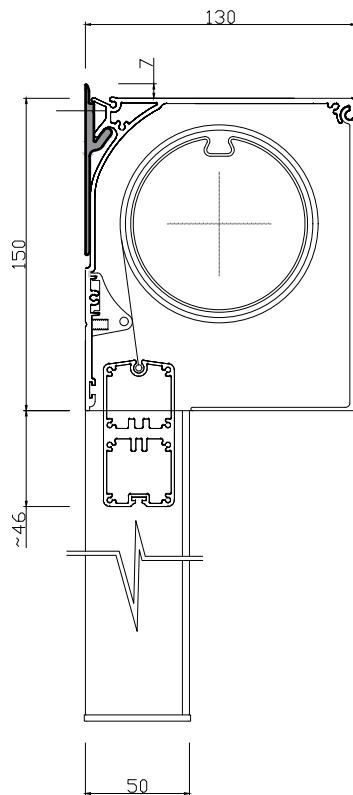

4/2018

DRAWN

SH

Headbox size

Double baserail

Cover pivot

Support plate

Baserail