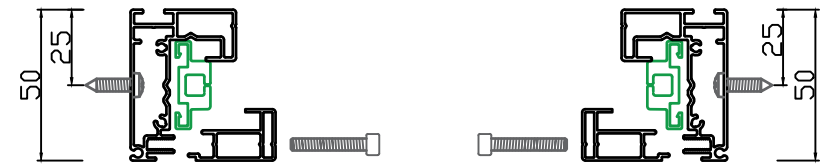

81020492

DRAWING:

ZIP-5M+

DATE:

4/2018

DRAWN

SH

Zip channels
Face fix