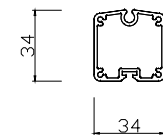

Headbox size

Double baserail

Cover pivot

Helioscreen Australia
www.helioscreen.com.au
PH: 1300 766 319

SYSTEM

HMX-130_ZIP

SERIES

EXTERNAL_BLINDS

JOB NUMBER:

81020492

DRAWING:

ZIP

DATE:

4/2018

DRAWN

SH