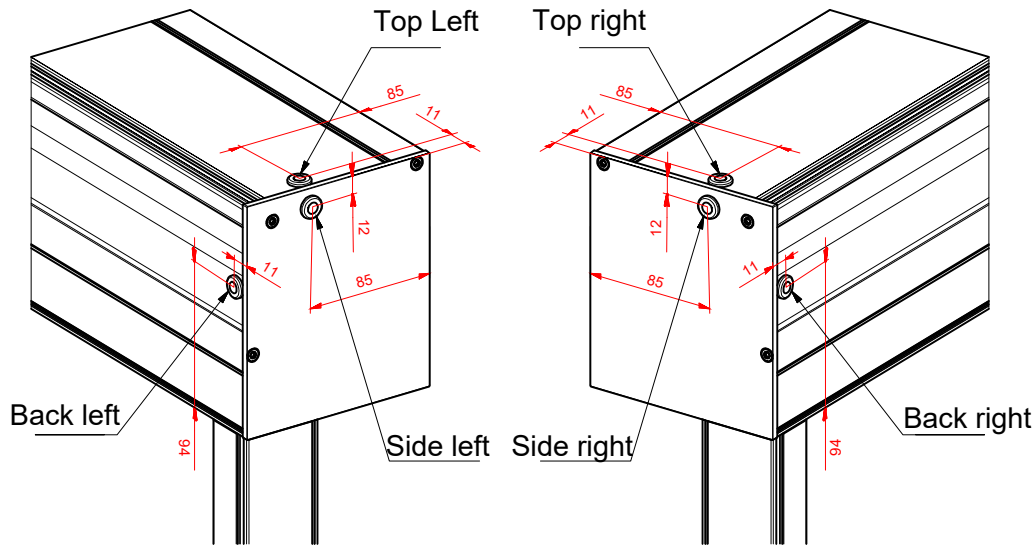

HMX-DISTANCE_ZIP_CHANNEL

SERIES

EXTERNAL_BLINDS

JOB NUMBER:

81020492

DRAWING:

ZIP

DATE:

4/2018

DRAWN

SH

(Grooved back profile for systems over 5m wide when optional support plate is used)

Helioscreen Australia
www.helioscreen.com.au
 PH: 1300 766 319

SYSTEM

HMX-130/ZIP_CABLE_EXIT

81020492