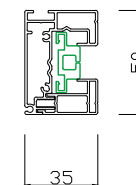

Baserail

Zip channels