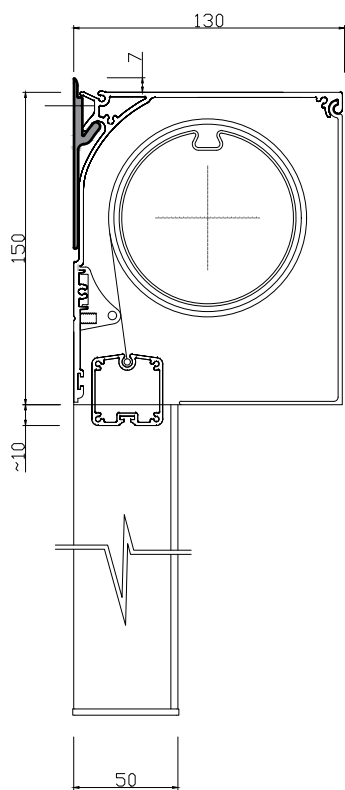

4/2018

DRAWN

SH

Headbox size

Double baserail

Cover pivot

Support plate

Baserail