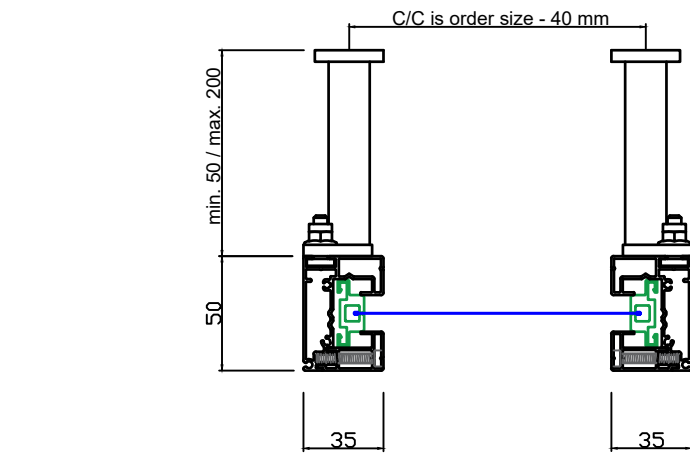

Helioscreen Australia
www.helioscreen.com.au
PH: 1300 766 319

SYSTEM

HMX-DISTANCE_ZIP_CHANNEL

SERIES

EXTERNAL_BLINDS

JOB NUMBER:

81020492

DRAWING:

ZIP

DATE:

4/2018

DRAWN

SH