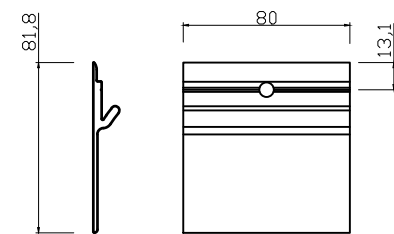

4/2018

DRAWN

SH

Headbox size

Double baserail

Cover pivot

Support plate

Baserail