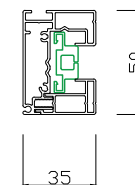

Double baserail

Zip channels