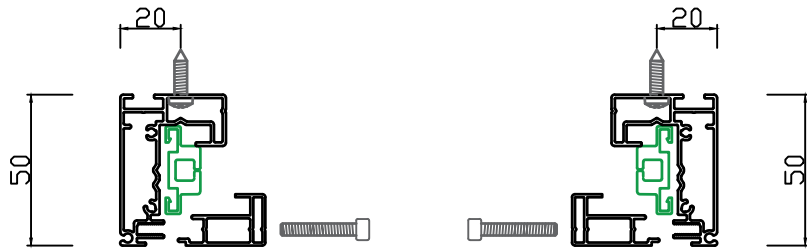

81020492

DRAWING:

ZIP-5M+

DATE:

4/2018

DRAWN

SH

Zip channels
Face fix