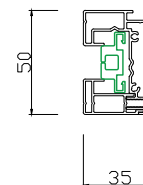

Double baserail

Zip channels

Helioscreen Australia
www.helioscreen.com.au
PH: 1300 766 319

SYSTEM

HMX-130_ZIP-5M+

SERIES

EXTERNAL_BLINDS

JOB NUMBER:

81020492

DRAWING:

ZIP-5M+

DATE:

4/2018

DRAWN

SH