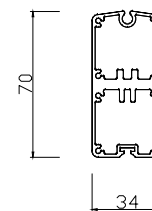

4/2018

DRAWN

SH

Headbox size

Double baserail

Cover pivot

Support plate

Baserail