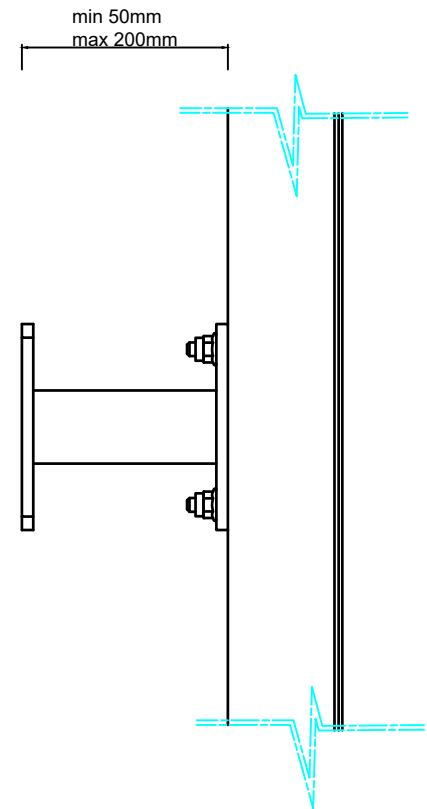

4/2018

DRAWN

SH

Headbox size

Double baserail

Cover pivot

Support plate

Baserail

DRAWING:

ZIP

DATE:

4/2018

DRAWN

SH

Helioscreen Australia
www.helioscreen.com.au
 PH: 1300 766 319

SYSTEM

HMX-DISTANCE_ZIP_CHANNEL

SERIES

EXTERNAL_BLINDS

JOB NUMBER:

81020492

DRAWING:

ZIP

DATE:

4/2018

DRAWN

SH

(Grooved back profile for systems over 5m wide when optional support plate is used)

Helioscreen Australia
www.helioscreen.com.au
 PH: 1300 766 319

SYSTEM

HMX-130/ZIP_CABLE_EXIT

81020492