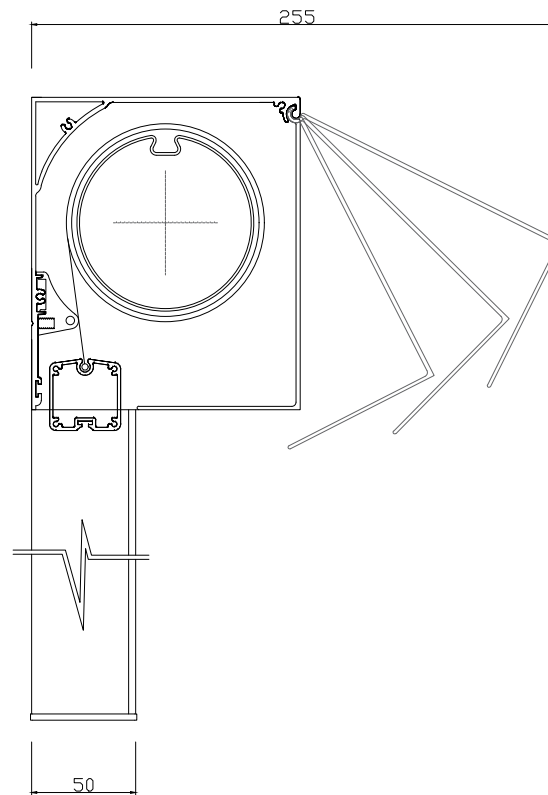

Cover pivot