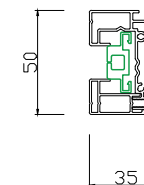

Double baserail

Zip channels