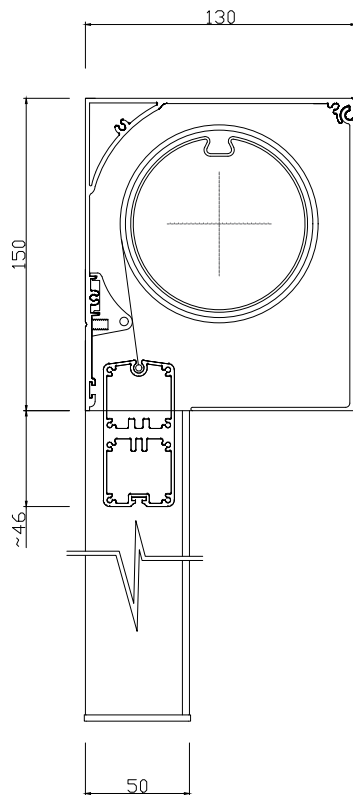

Double baserail