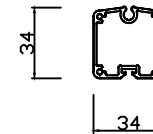

Headbox size

Double baserail

Cover pivot

Baserail

Double baserail

Helioscreen Australia
www.helioscreen.com.au
PH: 1300 766 319

SYSTEM

HMX-130

SERIES

EXTERNAL_BLINDS

JOB NUMBER:

81020492

DRAWING:

SSC

DATE:

4/2018

DRAWN

SH