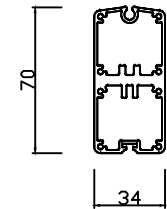

Double baserail