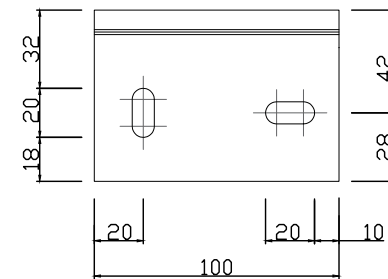

Hole spacing