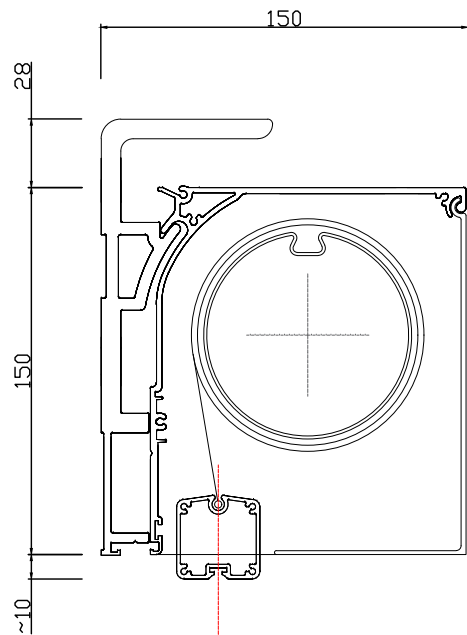

DATE:

4/2018

DRAWN

SH

Headbox size

Wall bracket

3D view

Hole spacing

WB

DATE:

4/2018

DRAWN

SH

Headbox size

Double baserail

Cover pivot

81020492

DRAWING:

SSC+TFB

DATE:

4/2018

DRAWN

SH

Headbox size

JOB NUMBER:

81020492

DRAWING:

TFB

DATE:

4/2018

DRAWN

SH