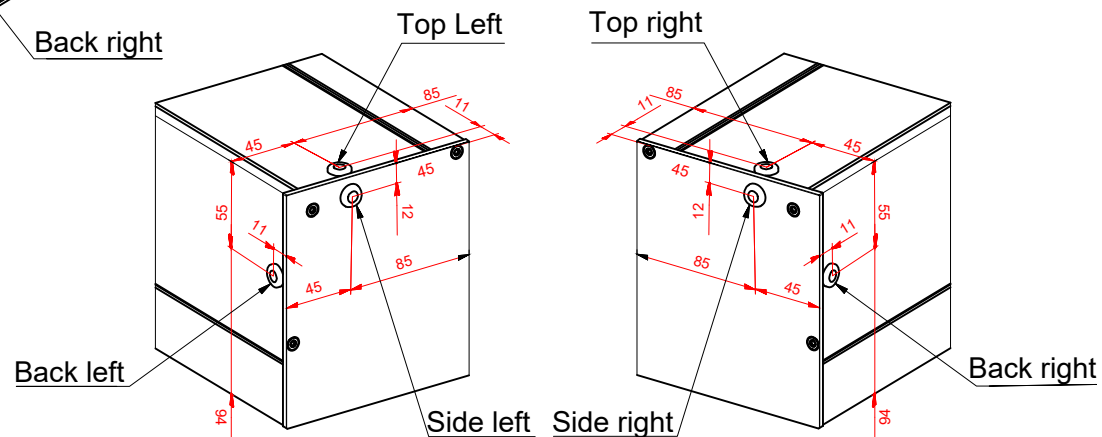

(Grooved back profile for optional face & top fix installation brackets)

Helioscreen Australia  
[www.helioscreen.com.au](http://www.helioscreen.com.au)  
 PH: 1300 766 319

SYSTEM	HMX-130_CABLE_EXIT	JOB NUMBER:	81020492
SERIES	EXTERNAL_BLINDS	DRAWING:	POWER
		DATE:	4/2018
		DRAWN	SH