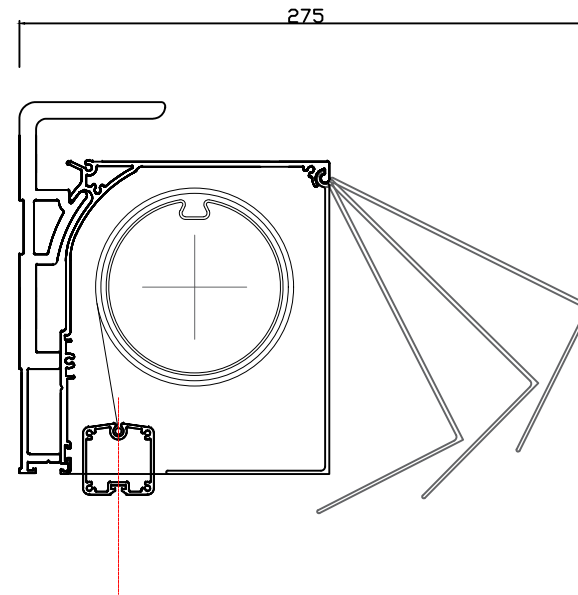

DATE:

4/2018

DRAWN

SH

Headbox size

Wall bracket

3D view

Hole spacing

WB

DATE:

4/2018

DRAWN

SH

Headbox size

Double baserail

Cover pivot