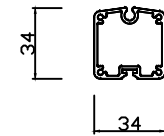

WB

DATE:

4/2018

DRAWN

SH

Headbox size

Double baserail

Cover pivot