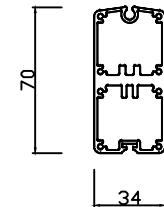

DRAWN

SH

Headbox size

Double baserail

Cover pivot

Baserail

Double baserail

Helioscreen Australia  
[www.helioscreen.com.au](http://www.helioscreen.com.au)  
 PH: 1300 766 319

DATE:

4/2018

DRAWN

SH

Headbox size

Wall bracket

3D view

Hole spacing