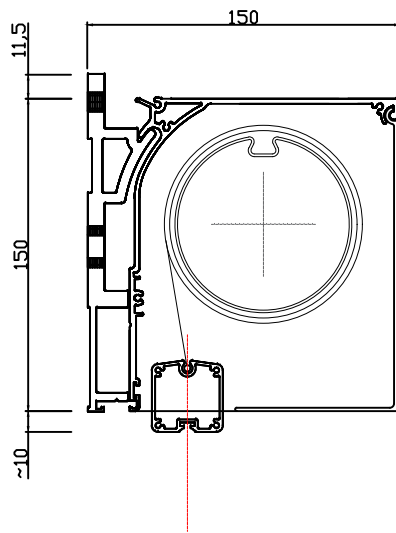

Headbox size