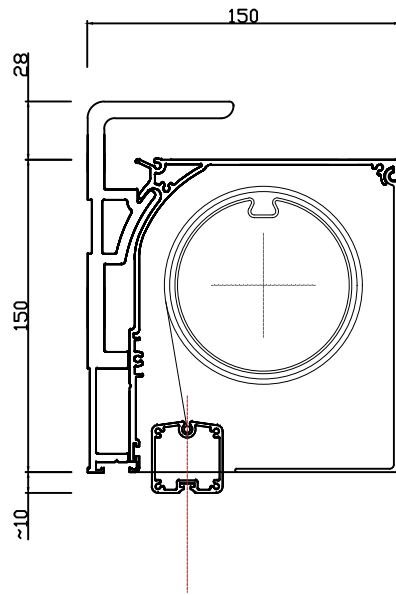

DATE:

4/2018

DRAWN

SH

Headbox size

Wall bracket

3D view

Hole spacing

WB

DATE:

4/2018

DRAWN

SH

Headbox size

Double baserail

Cover pivot

81020492

DRAWING:

SSC+TFB

DATE:

4/2018

DRAWN

SH

Headbox size