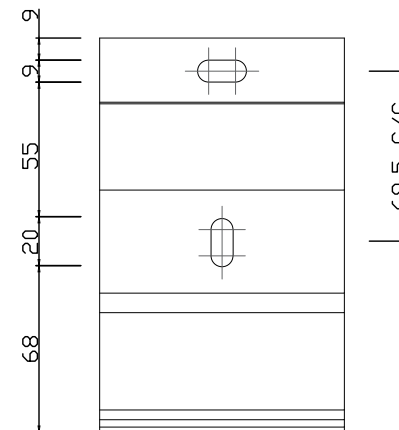

DATE:

4/2018

DRAWN

SH

Headbox size

Wall bracket

3D view

Hole spacing