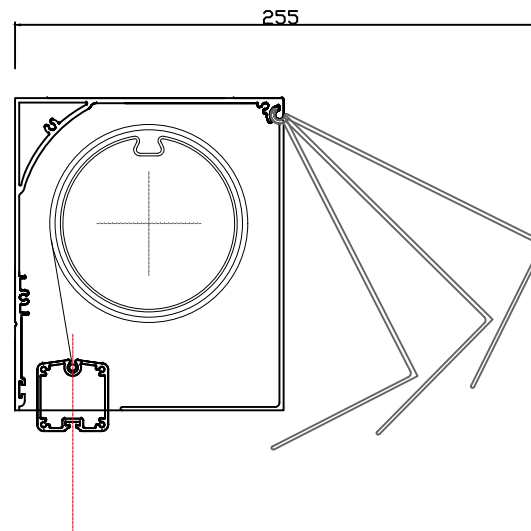

Headbox size

Double baserail

Cover pivot

Baserail

Double baserail

Helioscreen Australia  
[www.helioscreen.com.au](http://www.helioscreen.com.au)  
 PH: 1300 766 319

SYSTEM

HMX-130