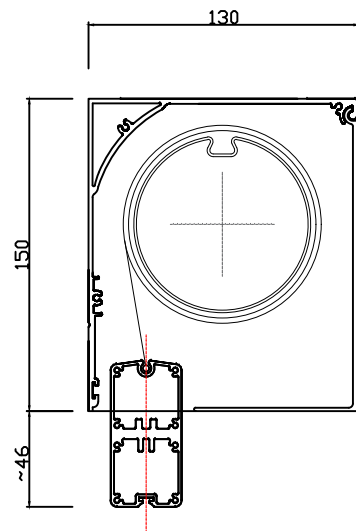

Double baserail