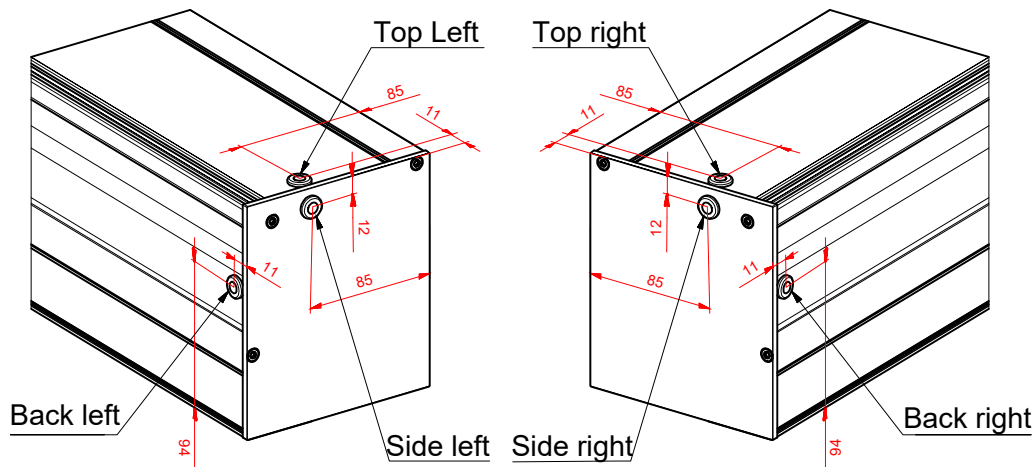

(Grooved back profile for optional face & top fix installation brackets)

Helioscreen Australia  
[www.helioscreen.com.au](http://www.helioscreen.com.au)  
 PH: 1300 766 319

SYSTEM	HMX-130_CABLE_EXIT	JOB NUMBER:	81020492
SERIES	EXTERNAL_BLINDS	DRAWING:	POWER
		DATE:	4/2018
		DRAWN	SH