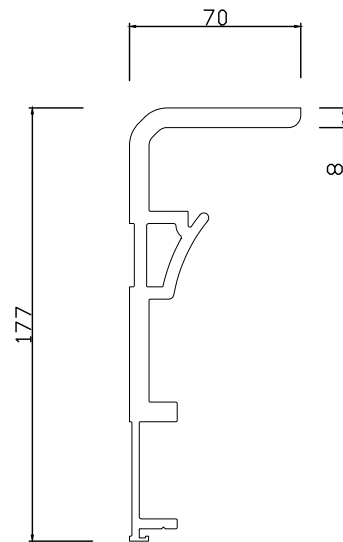

WB

DATE:

4/2018

DRAWN

SH

Headbox size

Double baserail

Cover pivot

81020492

DRAWING:

SSC+TFB

DATE:

4/2018

DRAWN

SH

Headbox size

JOB NUMBER:

81020492

DRAWING:

TFB

DATE:

4/2018

DRAWN

SH