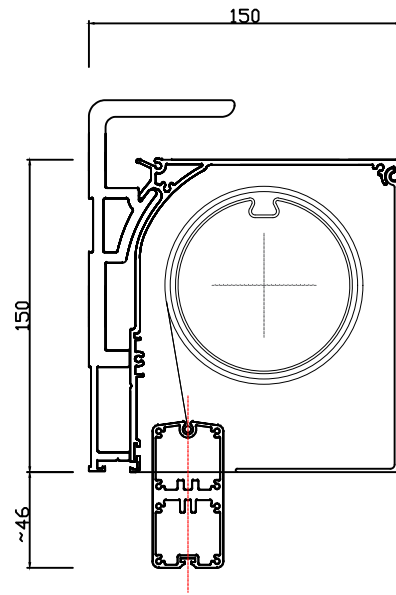

DATE:

4/2018

DRAWN

SH

Headbox size

Wall bracket

3D view

Hole spacing

WB

DATE:

4/2018

DRAWN

SH

Headbox size

Double baserail

Cover pivot

81020492

DRAWING:

SSC+TFB

DATE:

4/2018

DRAWN

SH

Headbox size