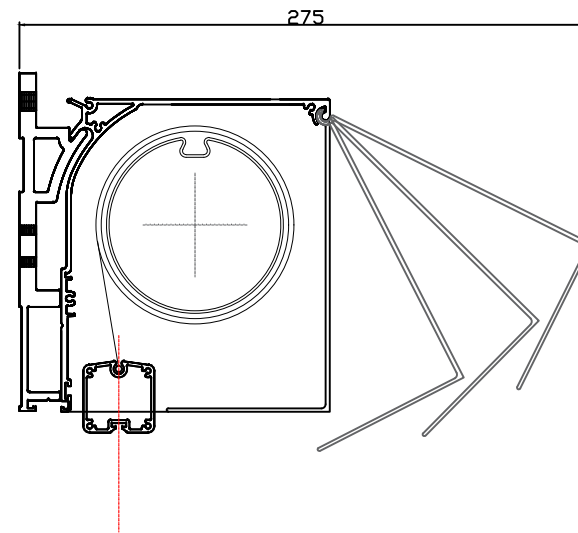

Cover pivot