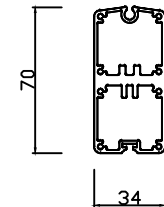

Double baserail