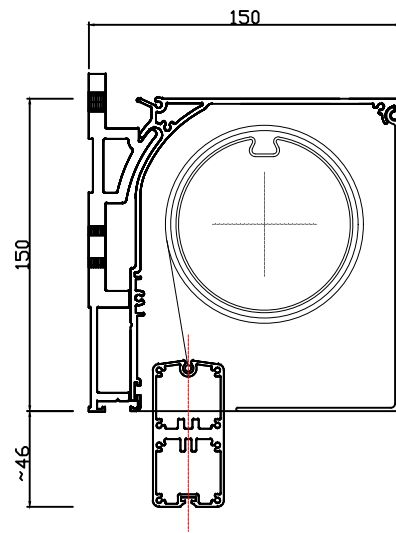

Double baserail