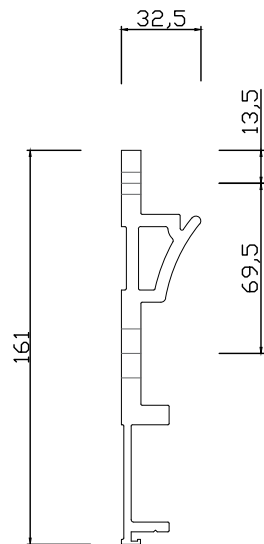

DATE:

4/2018

DRAWN

SH

Headbox size

Wall bracket

3D view

Hole spacing

WB

DATE:

4/2018

DRAWN

SH

Headbox size

Double baserail

Cover pivot

81020492

DRAWING:

SSC+TFB

DATE:

4/2018

DRAWN

SH

Headbox size

JOB NUMBER:

81020492

DRAWING:

TFB

DATE:

4/2018

DRAWN

SH