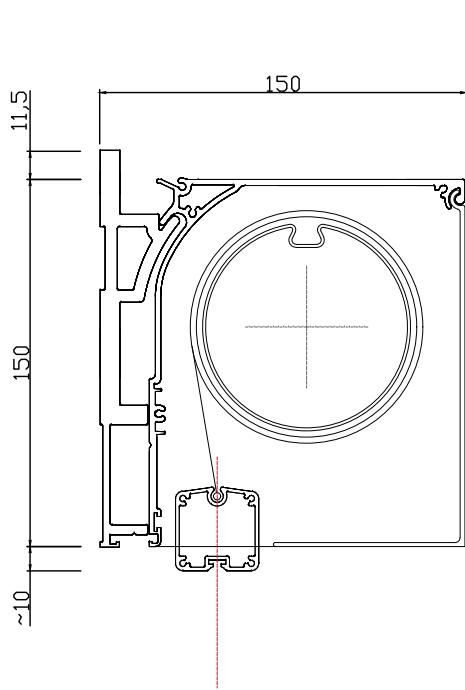

SYSTEM

HMX-130\_WALL-BRACKETS

SERIES

EXTERNAL\_BLINDS

JOB NUMBER:

81020492

DRAWING:

SSC+WB

DATE:

4/2018

DRAWN

SH

Headbox size

Wall bracket

3D view

Hole spacing

WB

DATE:

4/2018

DRAWN

SH

Headbox size

Double baserail

Cover pivot

81020492

DRAWING:

SSC+TFB

DATE:

4/2018

DRAWN

SH

Headbox size