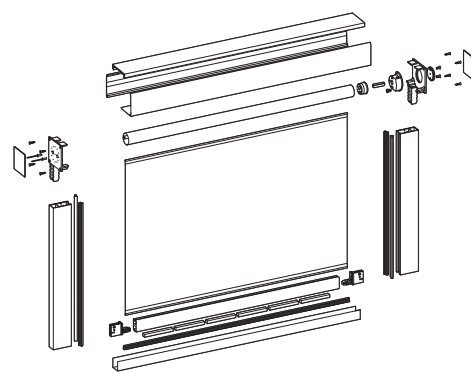

SM 65 95 70

INTERNAL MOTORISED TOTAL BLACKOUT ROLLER BLINDS

The Helioscreen **Total Blackout System** offers the solution for home theatres, bedrooms, boardrooms and conference rooms where a near complete light block is required. The system comprises of a cleverly designed 95mm square headbox that conceals the roller blind, and aluminium side channels with compressable brush seals that prevent light bleed around the fabric. When the blind is down the brush seal that is on the base bar completes the blackout effect.

SYSTEM SPECIFICATIONS

Minimum width	800mm
Maximum width	3000mm
Maximum drop	3200mm
Linkable	Yes, up to 3 blinds
Light gaps	Zero light gaps

TECHNICAL INFORMATION

Headbox	3 piece extruded aluminium
Channels	70mm extruded aluminium Compressable brush seals
Roller tube	65mm extruded aluminium 2mm wall thickness
Control	Motor by Somfy – remote controlled, wall switch or through a building management system Multitude of single and multi-channel remotes available, as well as automatic timers and sensors.
Idler	Spring loaded idle pin

70mm side channel

Headbox endcap for 70mm side channels

TECHNICAL INFORMATION: BASEBARS

Size	18 x 35mm extruded aluminium with compressable brush seal
------	---

Helio