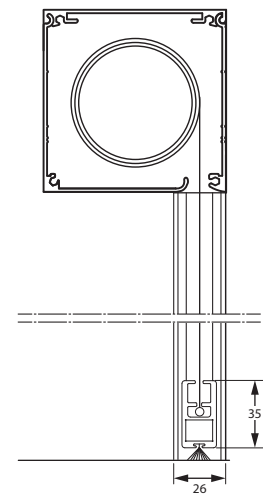

SM 65 95 70

INTERNAL MOTORISED TOTAL BLACKOUT ROLLER BLINDS

The Helioscreen **Total Blackout System** offers the solution for home theatres, bedrooms, boardrooms and conference rooms where a near complete light block is required. The system comprises of a cleverly designed 95mm square headbox that conceals the roller blind, and aluminium side channels with compressable brush seals that prevent light bleed around the fabric. When the blind is down the brush seal that is on the base bar completes the blackout effect.

SYSTEM SPECIFICATIONS

Minimum width	800mm
Maximum width	3000mm
Maximum drop	3200mm
Linkable	Yes, up to 3 blinds
Light gaps	Zero light gaps

TECHNICAL INFORMATION

Headbox	3 piece extruded aluminium
Channels	70mm extruded aluminium Compressable brush seals
Roller tube	65mm extruded aluminium 2mm wall thickness
Control	Motor by Somfy – remote controlled, wall switch or through a building management system Multitude of single and multi-channel remotes available, as well as automatic timers and sensors.
Idler	Spring loaded idle pin

70mm side channel

Headbox endcap for 70mm side channels

TECHNICAL INFORMATION: BASEBARS

Size	18 x 35mm extruded aluminium with compressable brush seal
------	---

Helio