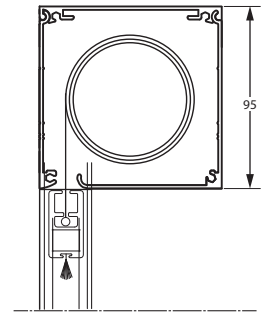

SM 65 95 70

INTERNAL MOTORISED TOTAL BLACKOUT ROLLER BLINDS

The Helioscreen **Total Blackout System** offers the solution for home theatres, bedrooms, boardrooms and conference rooms where a near complete light block is required. The system comprises of a cleverly designed 95mm square headbox that conceals the roller blind, and aluminium side channels with compressable brush seals that prevent light bleed around the fabric. When the blind is down the brush seal that is on the base bar completes the blackout effect.

SYSTEM SPECIFICATIONS

Minimum width	800mm
Maximum width	3000mm
Maximum drop	3200mm
Linkable	Yes, up to 3 blinds
Light gaps	Zero light gaps

TECHNICAL INFORMATION

Headbox	3 piece extruded aluminium
Channels	70mm extruded aluminium Compressable brush seals
Roller tube	65mm extruded aluminium 2mm wall thickness
Control	Motor by Somfy – remote controlled, wall switch or through a building management system Multitude of single and multi-channel remotes available, as well as automatic timers and sensors.
Idler	Spring loaded idle pin

70mm side channel

Headbox endcap for 70mm side channels

TECHNICAL INFORMATION: BASEBARS

Size	18 x 35mm extruded aluminium with compressable brush seal
------	---

Helio