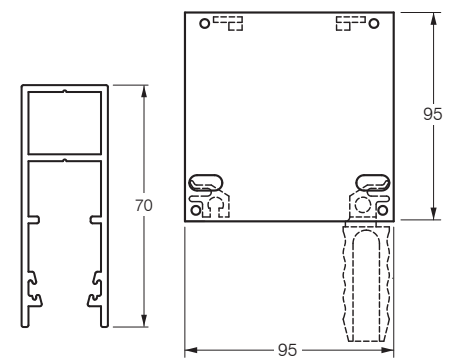

SM 65 95 70

INTERNAL MOTORISED TOTAL BLACKOUT ROLLER BLINDS

The Helioscreen **Total Blackout System** offers the solution for home theatres, bedrooms, boardrooms and conference rooms where a near complete light block is required. The system comprises of a cleverly designed 95mm square headbox that conceals the roller blind, and aluminium side channels with compressable brush seals that prevent light bleed around the fabric. When the blind is down the brush seal that is on the base bar completes the blackout effect.

SYSTEM SPECIFICATIONS

Minimum width	800mm
Maximum width	3000mm
Maximum drop	3200mm
Linkable	Yes, up to 3 blinds
Light gaps	Zero light gaps

TECHNICAL INFORMATION

Headbox	3 piece extruded aluminium
Channels	70mm extruded aluminium Compressable brush seals
Roller tube	65mm extruded aluminium 2mm wall thickness
Control	Motor by Somfy – remote controlled, wall switch or through a building management system Multitude of single and multi-channel remotes available, as well as automatic timers and sensors.
Idler	Spring loaded idle pin

70mm side channel

Headbox endcap for 70mm side channels

TECHNICAL INFORMATION: BASEBARS

Size	18 x 35mm extruded aluminium with compressable brush seal
------	---

Helio