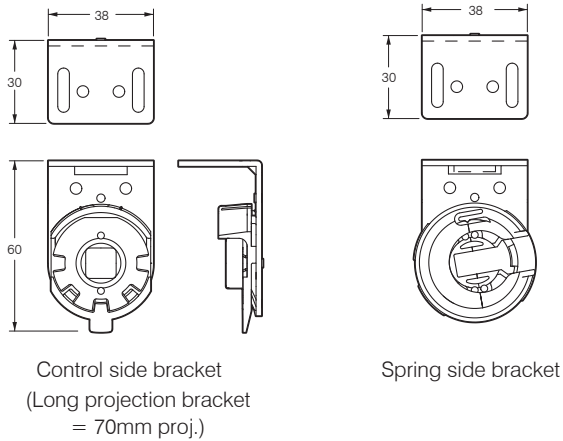

TECHNICAL INFORMATION: BRACKETS

Size	38 x 30mm fixing plate 60mm or 70mm projection
Standard colours	White, Black, Silver
Options	Dual blind brackets available

Single brackets