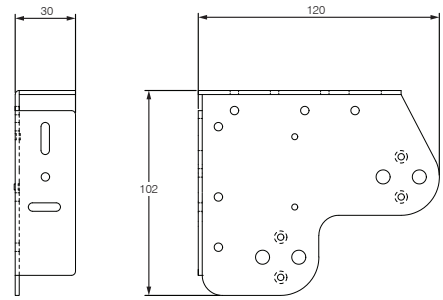

SYSTEM SPECIFICATIONS

Minimum width	600mm
Maximum width	2800mm
Maximum drop	3200mm
Spring assist	All blinds come with spring assist
Linkable	Yes, 2 medium or 3 small blinds
Dual brackets	Yes
Gear ratio	1 : 1.6 with standard tube 1 : 1.9 with Heavy Duty tube (48mm diameter)
Minimum recess dimensions (for single blinds)	Width 100mm / Height 90mm
Light gaps (see diagram)	Control side 21mm Idle end side 16mm Between linked blinds 29mm

Compact and attractive end brackets help ensure discreet integration into modern interiors.

TECHNICAL INFORMATION: BRACKETS

Size	38 x 30mm fixing plate 60mm or 70mm projection
Standard colours	White, Black, Silver
Options	Dual blind brackets available

Single brackets

TECHNICAL INFORMATION: ROLLER TUBE

Roller tube	42mm extruded aluminium 1.5mm wall thickness Heavy duty tube option: 48mm with 3mm wall
Chain	Stainless steel chain only

Dual brackets

Slimline
(Must be installed with longest side at the top)

TECHNICAL INFORMATION: OPTIONAL FASCIA / PELMET

95mm Rounded pelmet

Details	Includes top which keeps off dust (85mm) Top or Face Fix brackets 3mm wide endcaps
---------	--

Standard colours	White, Black, Anodised
------------------	------------------------