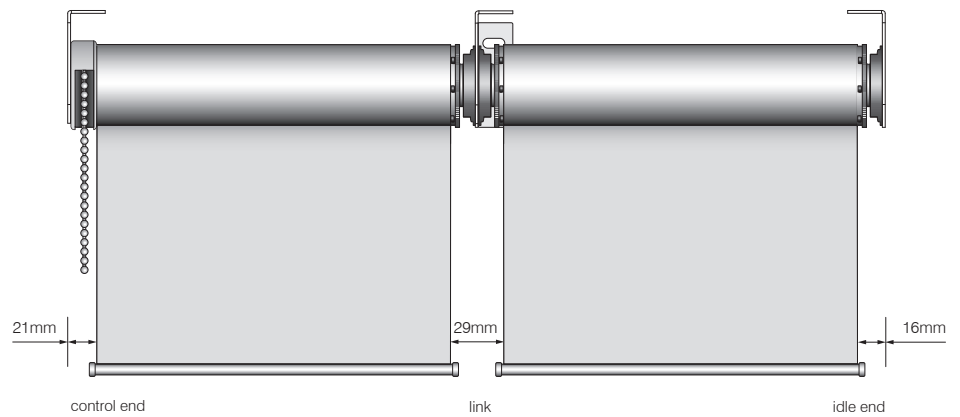

SYSTEM SPECIFICATIONS

Minimum width	600mm
Maximum width	2800mm
Maximum drop	3200mm
Spring assist	All blinds come with spring assist
Linkable	Yes, 2 medium or 3 small blinds
Dual brackets	Yes
Gear ratio	1 : 1.6 with standard tube 1 : 1.9 with Heavy Duty tube (48mm diameter)
Minimum recess dimensions (for single blinds)	Width 100mm / Height 90mm
Light gaps (see diagram)	Control side 21mm Idle end side 16mm Between linked blinds 29mm

Light gaps

TECHNICAL INFORMATION: BASEBARS

Size	The Force – Silent 31x13mm, Premium 33x13mm Oval 26x15mm, Round 22mm
Standard colours	Anodised, White, Shoji White, Barrister White, Barley, Dune, Black
Options	Custom powder coating available

Compact and attractive end brackets help ensure discreet integration into modern interiors.

TECHNICAL INFORMATION: BRACKETS

Size	38 x 30mm fixing plate 60mm or 70mm projection
Standard colours	White, Black, Silver
Options	Dual blind brackets available

TECHNICAL INFORMATION: OPTIONAL FASCIA / PELMET

95mm Rounded pelmet

Details	Includes top which keeps off dust (85mm) Top or Face Fix brackets 3mm wide endcaps
---------	--

Standard colours	White, Black, Anodised
------------------	------------------------