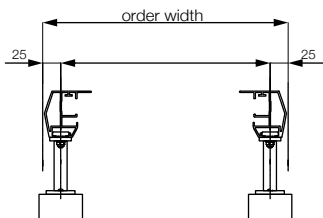

Measurements VARIOSCREEN maximum projection is 6.0m | Please provide width size from outside to outside of headbox | Please provide drop size from top of headbox to end of side channel | If systems are to be mounted on incline with box at bottom, please advise angle for water drain holes | Control side is as if viewed from above, with headbox at top.

Qty	Reference	Width (mm)	Projection (mm)	Control side	Notes

Please check your order confirmation email. If you do not receive one within 48 hours, please contact us.

Name of authorised person Order date