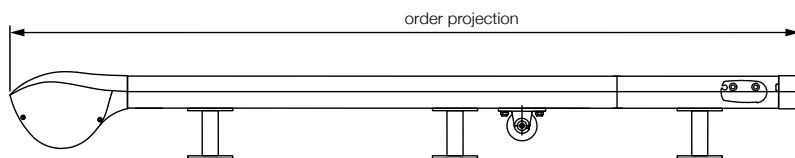

City State Postcode

Fabric range → Fabric colour/code

Fixing Powdercoat

Side gutters (Fee applies) Motor options

Optional wall mount bkts Hirschman cable? YES

Remote control

Fabric support tube Sensor

Special instructions

Measurements VARIOSCREEN maximum projection is 6.0m | Please provide width size from outside to outside of headbox | Please provide drop size from top of headbox to end of side channel | If systems are to be mounted on incline with box at bottom, please advise angle for water drain holes | Control side is as if viewed from above, with headbox at top.

Qty	Reference	Width (mm)	Projection (mm)	Control side	Notes

Please check your order confirmation email. If you do not receive one within 48 hours, please contact us.

Name of authorised person Order date