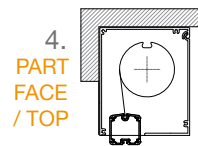

Max width & drop

3.2m
3.0m

HCX 100

EXTERNAL CRANK OPERATED HEADBOX ROLLER BLINDS

interactive order form

Order number Requested delivery date

Client reference

Company

☐ DELIVERY ☐ PICK UP

Delivery address (Business address only)

City State Postcode

Fabric range Fabric colour/code

Dulux colour name Dulux powdercoat code

Side guiding ☐ STAINLESS STEEL CABLE ☐

☐ SIDE CHANNELS (Not zip version)

Crank length

HCX 100 maximum width and drop is 3.2m | No linking | Cable fixing options relate to page 5-2 of pricebook | Orders selecting optional face or top fix brackets will have 2 brackets supplied for up to 5m, and 3 brackets for over 5m up to 6m, unless otherwise requested.

Measurements – Make size only

Qty	Reference	Width (mm)	Drop (mm)	Control side	Cable fixing	Headbox position

Headbox positions

Notes

Please check your order confirmation email. If you do not receive one within 48 hours, please contact us.

Name of authorised person Order date

☐ Please tick this box to confirm that you are authorised to place this order.