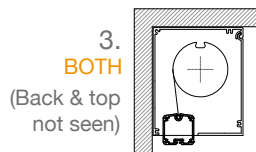

Max width & drop

3.2m
3.0m

HCX 100

EXTERNAL CRANK OPERATED HEADBOX ROLLER BLINDS

interactive order form

Order number Requested delivery date

Client reference

Company

☐ DELIVERY ☐ PICK UP

Delivery address (Business address only)

City State Postcode

Fabric range Fabric colour/code

Dulux colour name Dulux powdercoat code

Side guiding ☐ STAINLESS STEEL CABLE ☐

☐ SIDE CHANNELS (Not zip version)

Crank length

HCX 100 maximum width and drop is 3.2m | No linking | Cable fixing options relate to page 5-2 of pricebook | Orders selecting optional face or top fix brackets will have 2 brackets supplied for up to 5m, and 3 brackets for over 5m up to 6m, unless otherwise requested.

Measurements – Make size only

Qty	Reference	Width (mm)	Drop (mm)	Control side	Cable fixing	Headbox position

Headbox positions

Notes

Please check your order confirmation email. If you do not receive one within 48 hours, please contact us.

Name of authorised person Order date

☐ Please tick this box to confirm that you are authorised to place this order.