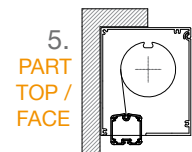

Crank length

HCX 100 maximum width and drop is 3.2m | No linking | Cable fixing options relate to page 5-2 of pricebook | Orders selecting optional face or top fix brackets will have 2 brackets supplied for up to 5m, and 3 brackets for over 5m up to 6m, unless otherwise requested.

Measurements – Make size only

Qty	Reference	Width (mm)	Drop (mm)	Control side	Cable fixing	Headbox position

Headbox positions

Notes

Please check your order confirmation email. If you do not receive one within 48 hours, please contact us.