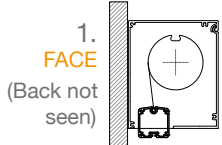

DELIVERY PICK UP

Delivery address (Business address only)

City State Postcode

Fabric range Fabric colour/code

Dulux colour name Dulux powdercoat code

Side guiding STAINLESS STEEL CABLE

SIDE CHANNELS (Not zip version)

Crank length

HCX 100 maximum width and drop is 3.2m | No linking | Cable fixing options relate to page 5-2 of pricebook | Orders selecting optional face or top fix brackets will have 2 brackets supplied for up to 5m, and 3 brackets for over 5m up to 6m, unless otherwise requested.

Measurements – Make size only

Qty	Reference	Width (mm)	Drop (mm)	Control side	Cable fixing	Headbox position

Headbox positions

Notes

Please check your order confirmation email. If you do not receive one within 48 hours, please contact us.