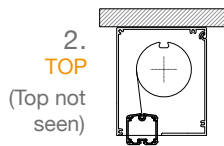

DELIVERY PICK UP

Delivery address (Business address only)

City State Postcode

Fabric range Fabric colour/code

Dulux colour name Dulux powdercoat code

Side guiding STAINLESS STEEL CABLE

SIDE CHANNELS (Not zip version)

Crank length

HCX 100 maximum width and drop is 3.2m | No linking | Cable fixing options relate to page 5-2 of pricebook | Orders selecting optional face or top fix brackets will have 2 brackets supplied for up to 5m, and 3 brackets for over 5m up to 6m, unless otherwise requested.

Measurements – Make size only

Qty	Reference	Width (mm)	Drop (mm)	Control side	Cable fixing	Headbox position

Headbox positions

Notes

Please check your order confirmation email. If you do not receive one within 48 hours, please contact us.