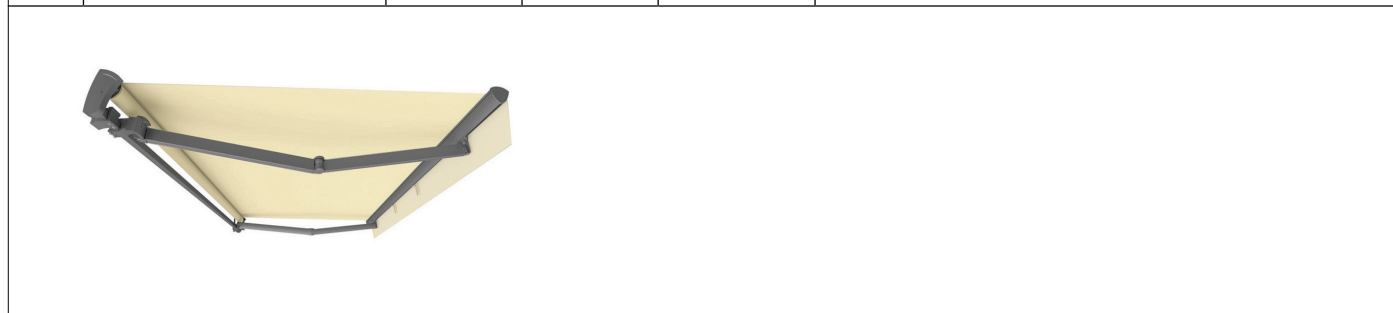

Max projection

4.5m

HELIO SHADE CLASSIC

OPEN STYLE FOLDING ARM AWNINGS

interactive order form

Order number ____	Requested delivery date ____	Fabric range ____	Fabric colour/code ____
Client reference ____		Valance ☐ STRAIGHT VALANCE ☐ OPTIONAL VARIO-VALANCE ↓ Vario-Valance fabric ____ (Soltis fabric only) → Crank side ☐ LH ☐ RH	Control options ____
Company ____		Powdercoat Colour ____ Code ____	Hirschman connector ☐
☐ DELIVERY ☐ PICK UP → Delivery address (Business address only) ____ ____ ____		Fixing ____	Remote control ____
City ____ State ____ Postcode ____		Rain hood ☐	Sensor ____
			If crank operated Crank size ____
			Awning pitch ____ (Between 5-45° 14° is standard)

Measurements – Make size only

Vario-Valance option only available on awnings with a projection of up to 4m | Vario-Valance fabric – choose from Soltis range only | Awning pitch range is between 5-45°, standard pitch is 14° | For Flexible Tilt Control: Max Size = 6.5 x 3.0m, pitch 5-80°.

Qty	Reference	Width (mm)	Projection (m)	Control side	Notes

Please check your order confirmation email. If you do not receive one within 48 hours, please contact us.

Name of authorised person ____	Order date ____

☐ Please tick this box to confirm that you are authorised to place this order.

Helioscreen Australia P/L Head Office: 32 Wattle Road, Brookvale NSW 2100
P: 02 8426 1300 F: 02 9453 0744 E: enquiries@helioscreen.com.au

www.helioscreen.com.au