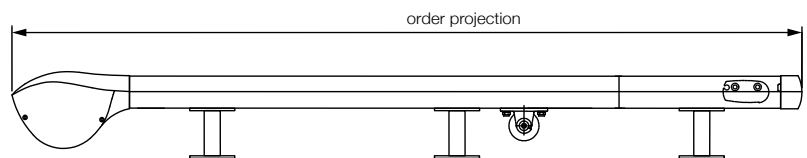

Hirschman cable? YES

Remote control

Sensor

Fabric support tube

Special instructions

Measurements

VARIOSCREEN maximum projection is 6.0m | Please provide width size from outside to outside of headbox | Please provide drop size from top of headbox to end of side channel | If systems are to be mounted on incline with box at bottom, please advise angle for water drain holes | Control side is as if viewed from above, with headbox at top.

Qty	Reference	Width (mm)	Projection (mm)	Control side	Notes

Please check your order confirmation email. If you do not receive one within 48 hours, please contact us.

Name of authorised person Order date