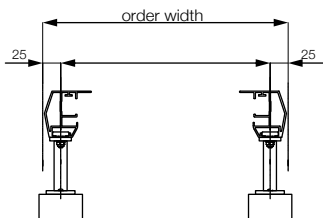

Hirschman cable? YES

Remote control

Sensor

Fabric support tube

Special instructions

Measurements

VARIOSCREEN maximum projection is 6.0m | Please provide width size from outside to outside of headbox | Please provide drop size from top of headbox to end of side channel | If systems are to be mounted on incline with box at bottom, please advise angle for water drain holes | Control side is as if viewed from above, with headbox at top.

Qty	Reference	Width (mm)	Projection (mm)	Control side	Notes

Please check your order confirmation email. If you do not receive one within 48 hours, please contact us.

Name of authorised person Order date