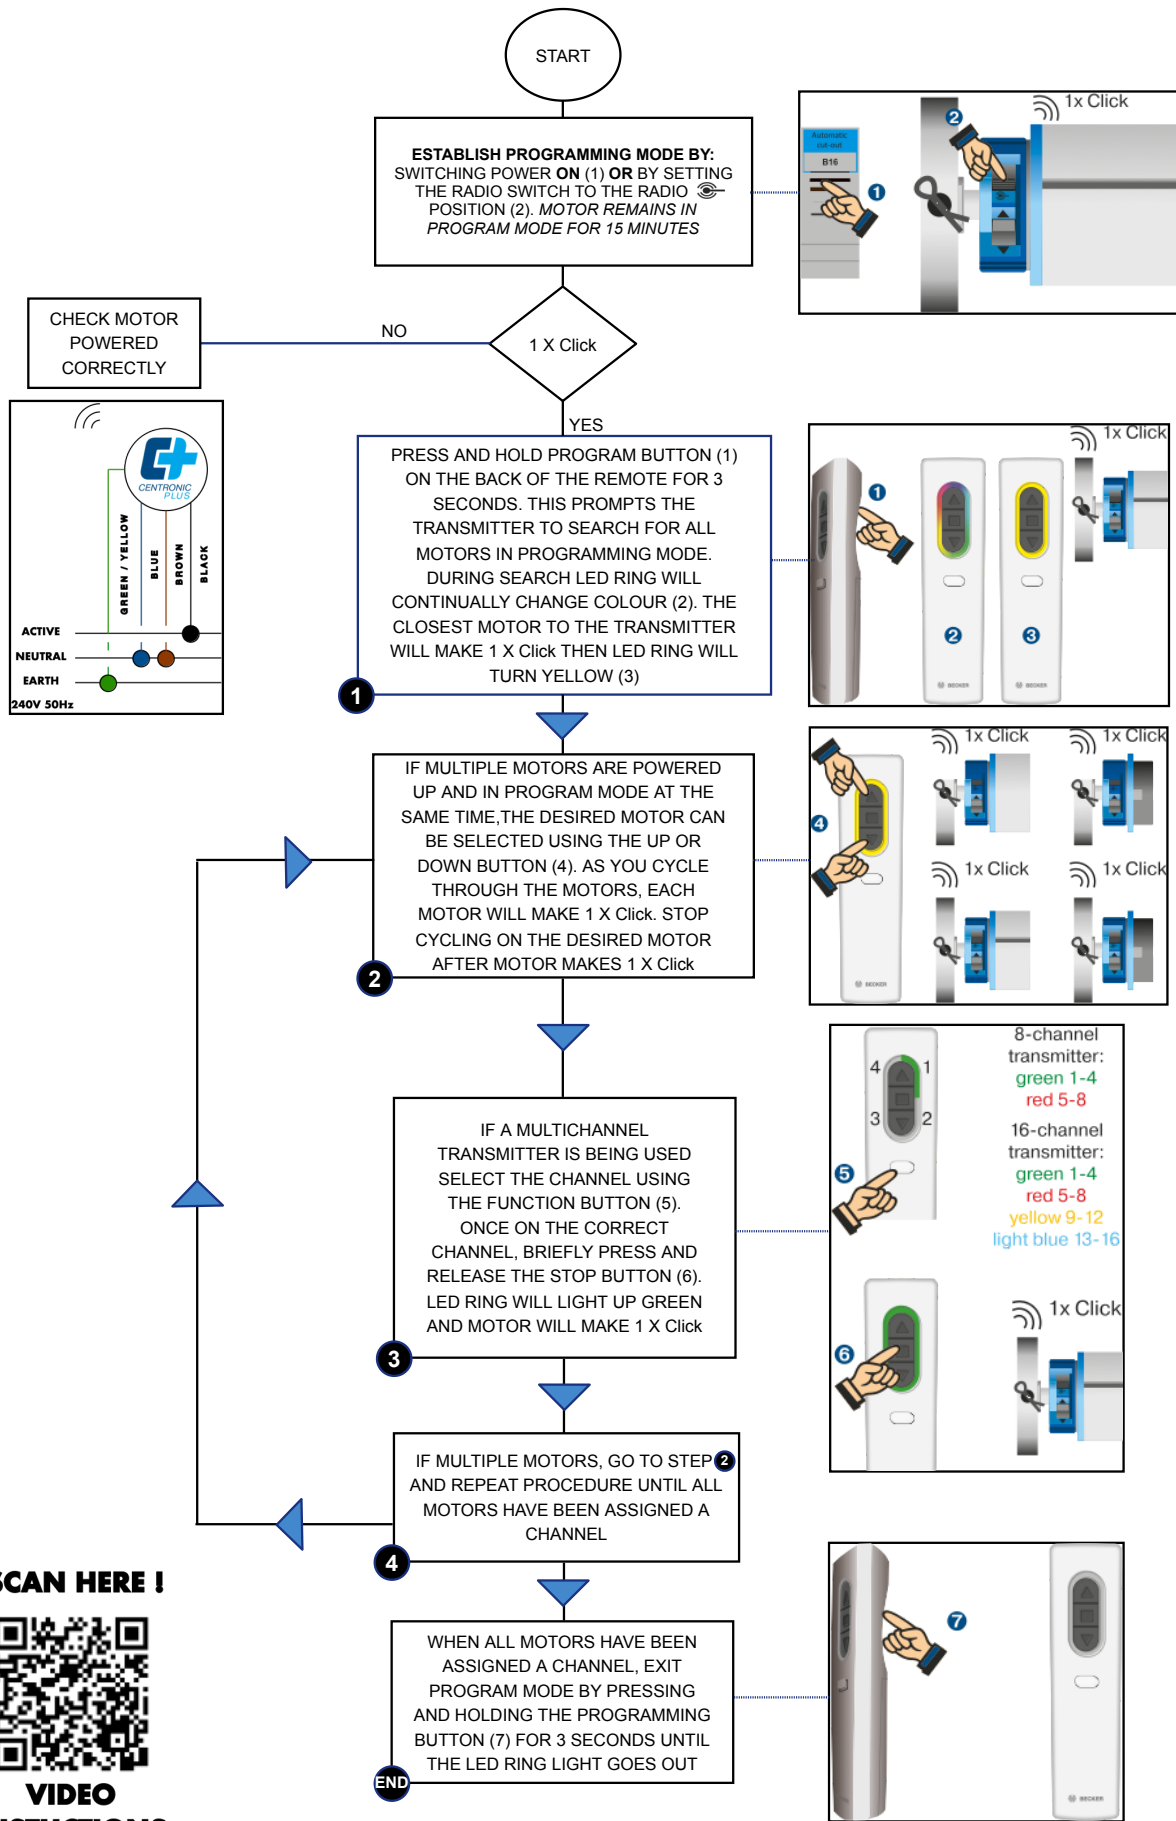

HELIOSCREEN, BECKER CENTRONIC PLUS MOTOR WITH PRE-PROGRAMMED LIMITS, ASSIGNING CHANNELS TO MOTOR FLOWCHART P1: BCPFC 001

SCAN HERE !

VIDEO INSTRUCTIONS