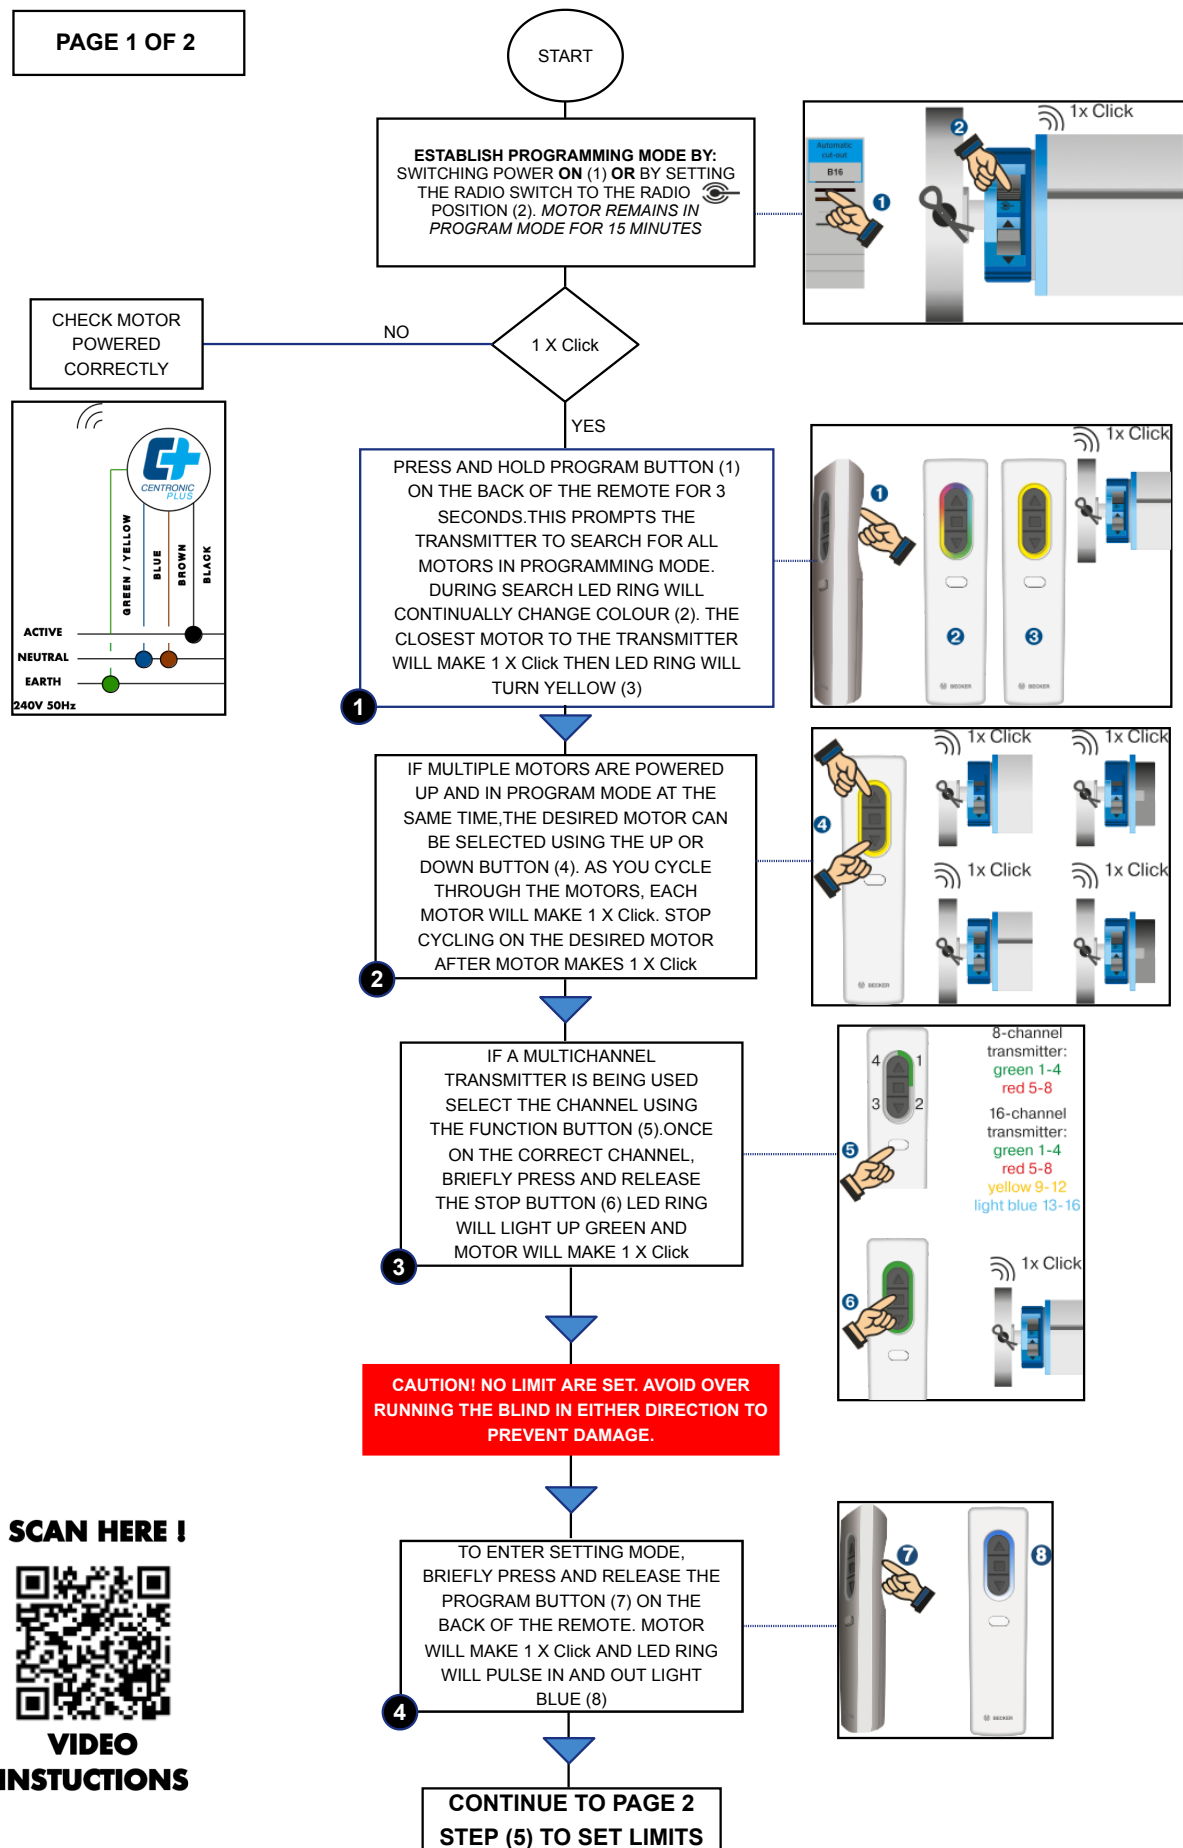

BECKER CENTRONIC PLUS MOTOR, ASSIGNING CHANNELS & PROGRAMMING FIXED LIMITS FLOWCHART PAGE 1 - BCPFC 002-1

PAGE 1 OF 2

SCAN HERE !

**VIDEO
INSTUCTIONS**

SCAN HERE !

**VIDEO
INSTUCTIONS**

PAGE 2 OF 2