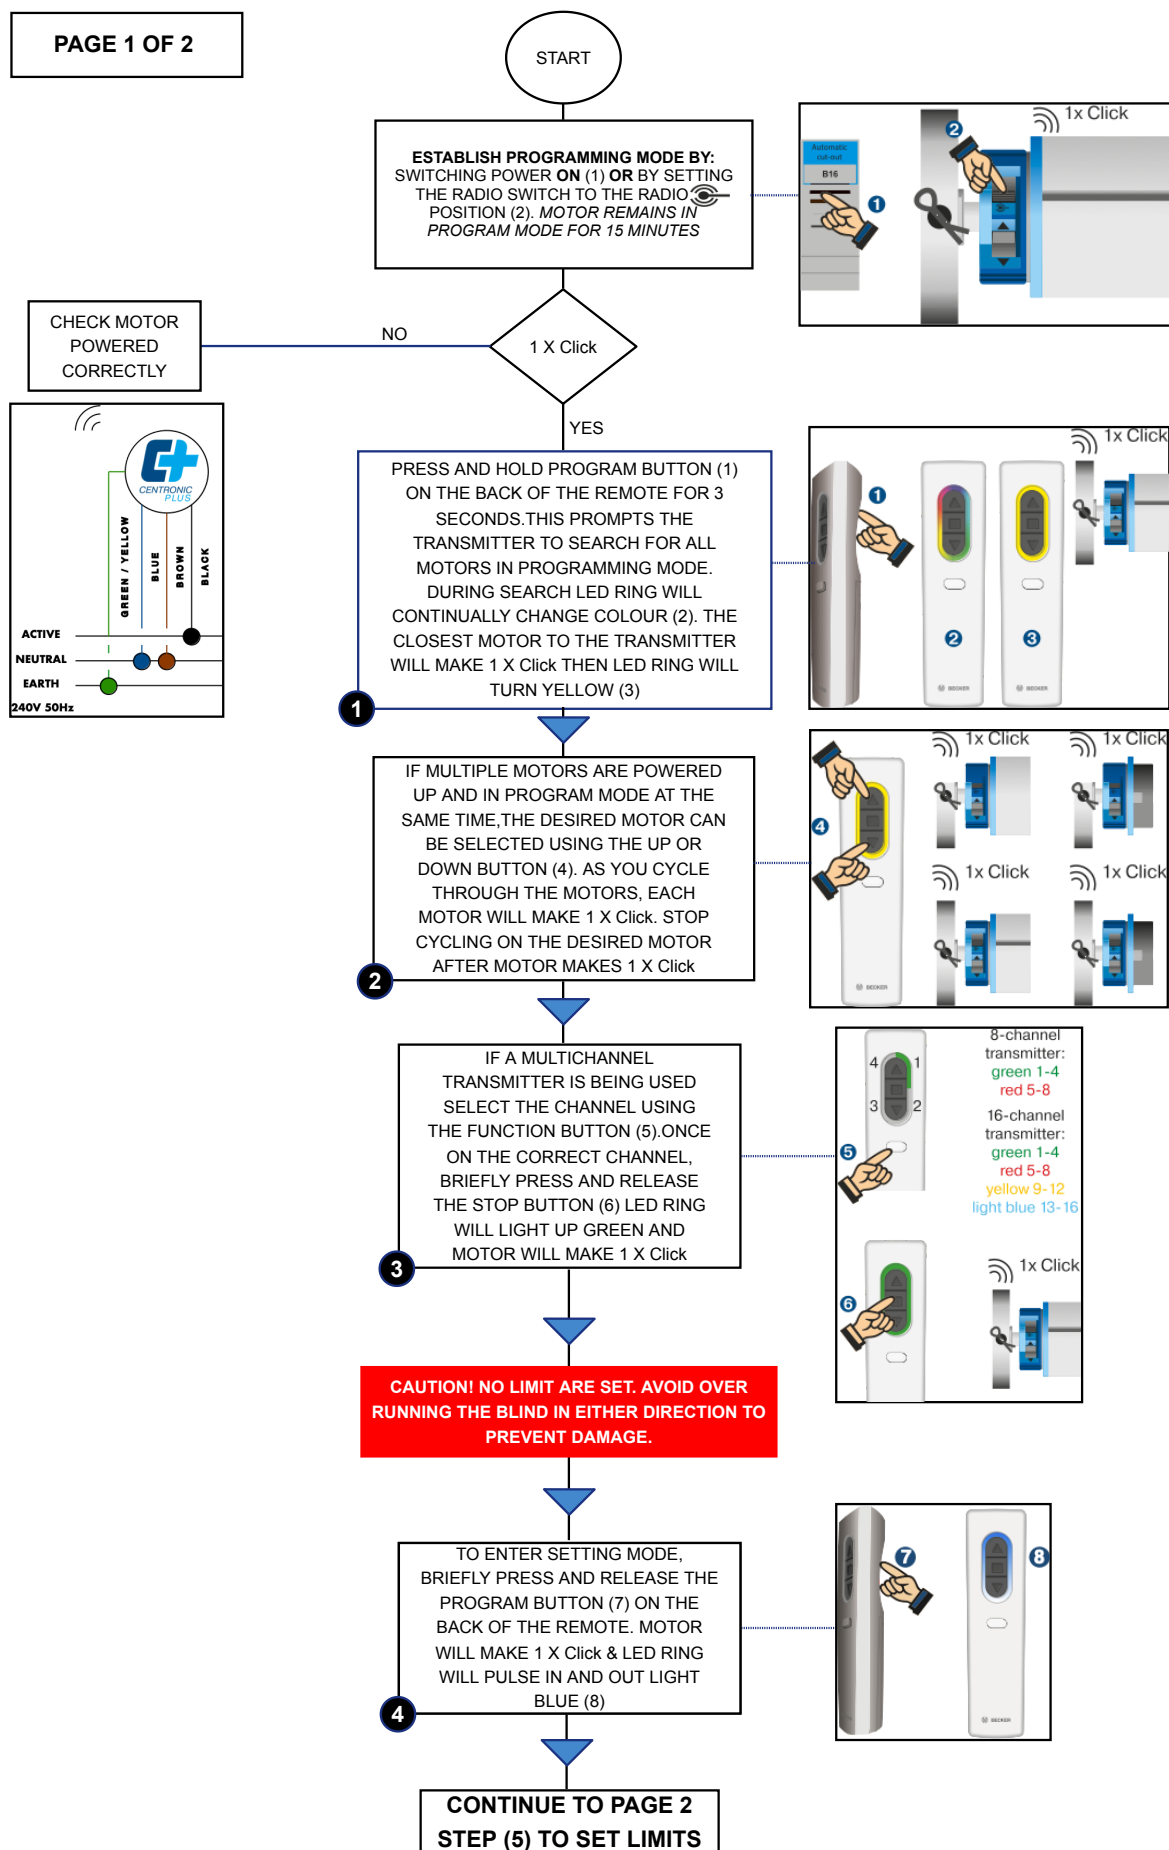

BECKER CENTRONIC PLUS MOTOR, ASSIGNING CHANNELS & PROGRAMMING FIXED OUTER LIMIT, TORQUE IN LIMIT FLOWCHART PAGE 1 - BCPFC 003-1

PAGE 1 OF 2

BECKER CENTRONIC PLUS MOTOR, ASSIGNING CHANNELS & PROGRAMMING FIXED OUTER LIMIT, TORQUE IN LIMIT FLOWCHART PAGE 2 - BCPFC 003-2