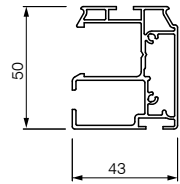

SYSTEM SPECIFICATIONS

Minimum width	970mm
Maximum width	4500mm (Note not all fabrics are available to max width)
Maximum drop	4500mm (Note not all fabrics are available to max drop)
Maximum area	20sqm
Linkable	No
Headbox	Yes
Fabric deductions	60mm per side

TECHNICAL INFORMATION

Headbox	Two part extruded aluminium headbox 130x150mm
End plates	Cast aluminium with guide connection lug
Roller tube	85mm roller tube
Guide channels	Single 43x50mm profile
Installation options	Reveal, side or top fixing options

Fixing options

Reveal fix

Top fix
(clip brackets)

Side fix
(angle brackets)

Side channels

Power cable exit options