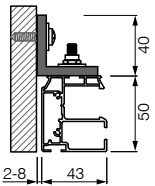

TECHNICAL INFORMATION

Headbox	Two part extruded aluminium headbox 130x150mm
End plates	Cast aluminium with guide connection lug
Roller tube	85mm roller tube
Guide channels	Single 43x50mm profile
Installation options	Reveal, side or top fixing options

System details

HMX Skye

TENSIONED BLIND 130x150mm HEADBOX

The Helioscreen **HMX SKYE** is a tensioned underglass blind system built for durability and performance.

Designed and engineered in Europe, this is an uncompromising product of the highest quality, featuring a sturdy 130x150mm headbox that allows many installation variations, including with optional headbox mounting brackets.

Fixing options

Reveal fix

Top fix
(clip brackets)

Side fix
(angle brackets)

Side channels

Power cable exit options