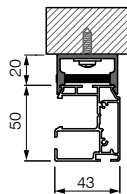

SYSTEM SPECIFICATIONS

Minimum width	970mm
Maximum width	4500mm (Note not all fabrics are available to max width)
Maximum drop	4500mm (Note not all fabrics are available to max drop)
Maximum area	20sqm
Linkable	No
Headbox	Yes
Fabric deductions	60mm per side

TECHNICAL INFORMATION

Headbox	Two part extruded aluminium headbox 130x150mm
End plates	Cast aluminium with guide connection lug
Roller tube	85mm roller tube
Guide channels	Single 43x50mm profile
Installation options	Reveal, side or top fixing options

System details

HMX Skye

TENSIONED BLIND 130x150mm HEADBOX

The Helioscreen **HMX SKYE** is a tensioned underglass blind system built for durability and performance.

Designed and engineered in Europe, this is an uncompromising product of the highest quality, featuring a sturdy 130x150mm headbox that allows many installation variations, including with optional headbox mounting brackets.

Fixing options

Reveal fix

Top fix
(clip brackets)

Side fix
(angle brackets)

Side channels

Power cable exit options