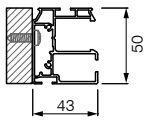

SYSTEM SPECIFICATIONS

Minimum width	970mm
Maximum width	4500mm (Note not all fabrics are available to max width)
Maximum drop	4500mm (Note not all fabrics are available to max drop)
Maximum area	20sqm
Linkable	No
Headbox	Yes
Fabric deductions	60mm per side

TECHNICAL INFORMATION

Headbox	Two part extruded aluminium headbox 130x150mm
End plates	Cast aluminium with guide connection lug
Roller tube	85mm roller tube
Guide channels	Single 43x50mm profile
Installation options	Reveal, side or top fixing options

System details

HMX Skye

TENSIONED BLIND 130x150mm HEADBOX

The Helioscreen **HMX SKYE** is a tensioned underglass blind system built for durability and performance.

Designed and engineered in Europe, this is an uncompromising product of the highest quality, featuring a sturdy 130x150mm headbox that allows many installation variations, including with optional headbox mounting brackets.

Fixing options

Reveal fix

Top fix
(clip brackets)

Side fix
(angle brackets)

Side channels

Power cable exit options