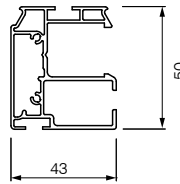

SYSTEM SPECIFICATIONS

Minimum width	970mm
Maximum width	4500mm (Note not all fabrics are available to max width)
Maximum drop	4500mm (Note not all fabrics are available to max drop)
Maximum area	20sqm
Linkable	No
Headbox	Yes
Fabric deductions	60mm per side

TECHNICAL INFORMATION

Headbox	Two part extruded aluminium headbox 130x150mm
End plates	Cast aluminium with guide connection lug
Roller tube	85mm roller tube
Guide channels	Single 43x50mm profile
Installation options	Reveal, side or top fixing options

Fixing options

Reveal fix

Top fix
(clip brackets)

Side fix
(angle brackets)

Side channels

Power cable exit options