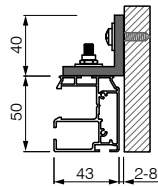

SYSTEM SPECIFICATIONS

Minimum width	970mm
Maximum width	4500mm (Note not all fabrics are available to max width)
Maximum drop	4500mm (Note not all fabrics are available to max drop)
Maximum area	20sqm
Linkable	No
Headbox	Yes
Fabric deductions	60mm per side

TECHNICAL INFORMATION

Headbox	Two part extruded aluminium headbox 130x150mm
End plates	Cast aluminium with guide connection lug
Roller tube	85mm roller tube
Guide channels	Single 43x50mm profile
Installation options	Reveal, side or top fixing options

Fixing options

Reveal fix

Top fix
(clip brackets)

Side fix
(angle brackets)

Side channels

Power cable exit options