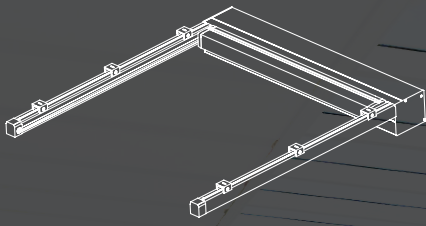

SYSTEM SPECIFICATIONS

Minimum width	970mm
Maximum width	4500mm (Note not all fabrics are available to max width)
Maximum drop	4500mm (Note not all fabrics are available to max drop)
Maximum area	20sqm
Linkable	No
Headbox	Yes
Fabric deductions	60mm per side

TECHNICAL INFORMATION

Headbox	Two part extruded aluminium headbox 130x150mm
End plates	Cast aluminium with guide connection lug
Roller tube	85mm roller tube
Guide channels	Single 43x50mm profile
Installation options	Reveal, side or top fixing options

System details

HMX Skye

TENSIONED BLIND 130x150mm HEADBOX

The Helioscreen **HMX SKYE** is a tensioned underglass blind system built for durability and performance.

Designed and engineered in Europe, this is an uncompromising product of the highest quality, featuring a sturdy 130x150mm headbox that allows many installation variations, including with optional headbox mounting brackets.

Fixing options

Reveal fix

Top fix
(clip brackets)

Side fix
(angle brackets)

Side channels

Power cable exit options