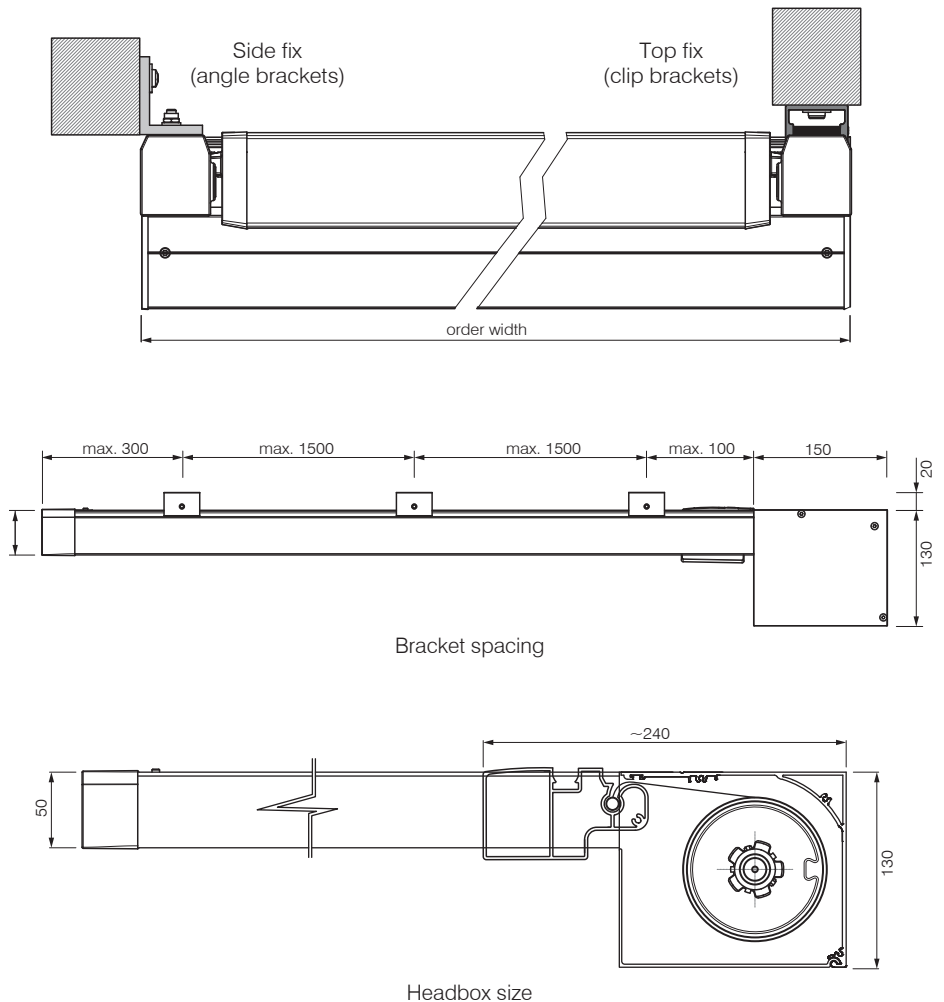

SYSTEM SPECIFICATIONS

Minimum width	970mm
Maximum width	4500mm (Note not all fabrics are available to max width)
Maximum drop	4500mm (Note not all fabrics are available to max drop)
Maximum area	20sqm
Linkable	No
Headbox	Yes
Fabric deductions	60mm per side

TECHNICAL INFORMATION

Headbox	Two part extruded aluminium headbox 130x150mm
End plates	Cast aluminium with guide connection lug
Roller tube	85mm roller tube
Guide channels	Single 43x50mm profile
Installation options	Reveal, side or top fixing options

System details

HMX Skye

TENSIONED BLIND 130x150mm HEADBOX

The Helioscreen **HMX SKYE** is a tensioned underglass blind system built for durability and performance.

Designed and engineered in Europe, this is an uncompromising product of the highest quality, featuring a sturdy 130x150mm headbox that allows many installation variations, including with optional headbox mounting brackets.

Fixing options

Reveal fix

Top fix
(clip brackets)

Side fix
(angle brackets)

Side channels

Power cable exit options