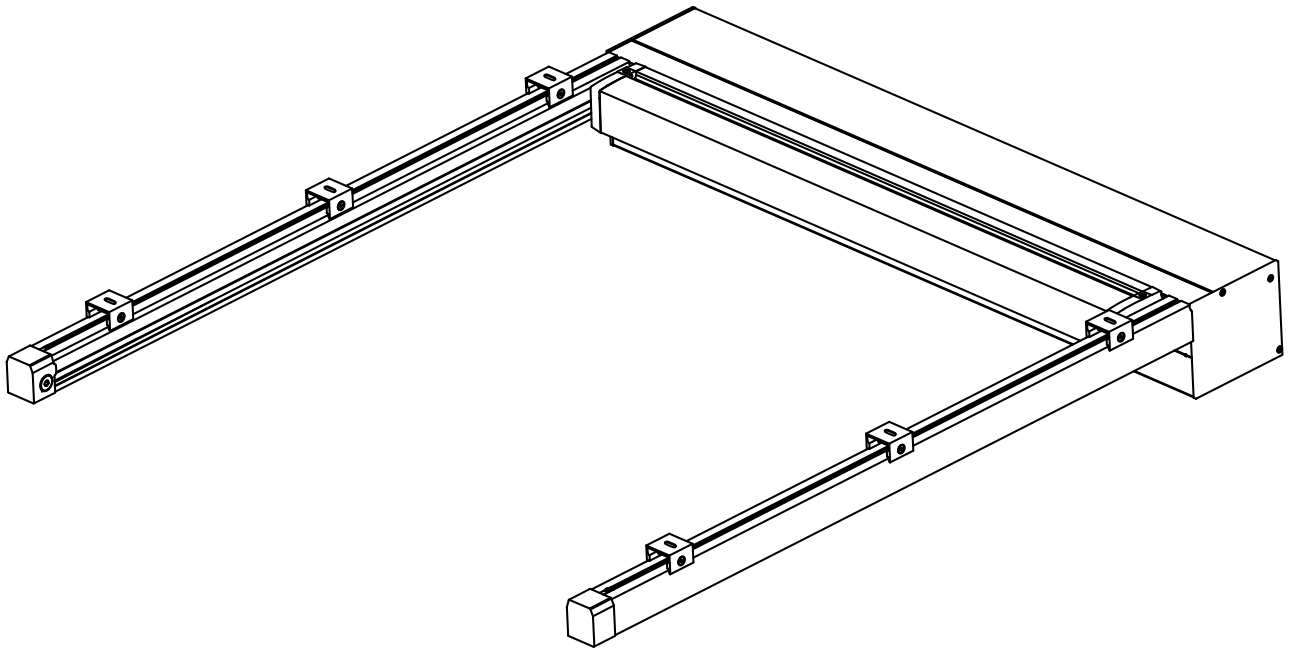

SYSTEM SPECIFICATIONS

Minimum width	970mm
Maximum width	4500mm (Note not all fabrics are available to max width)
Maximum drop	4500mm (Note not all fabrics are available to max drop)
Maximum area	20sqm
Linkable	No
Headbox	Yes
Fabric deductions	60mm per side

TECHNICAL INFORMATION

Headbox	Two part extruded aluminium headbox 130x150mm
End plates	Cast aluminium with guide connection lug
Roller tube	85mm roller tube
Guide channels	Single 43x50mm profile
Installation options	Reveal, side or top fixing options

System details

HMX Skye

TENSIONED BLIND 130x150mm HEADBOX

The Helioscreen **HMX SKYE** is a tensioned underglass blind system built for durability and performance.

Designed and engineered in Europe, this is an uncompromising product of the highest quality, featuring a sturdy 130x150mm headbox that allows many installation variations, including with optional headbox mounting brackets.

Fixing options

Reveal fix

Top fix
(clip brackets)

Side fix
(angle brackets)

Side channels

Power cable exit options