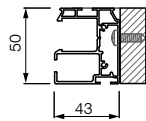

SYSTEM SPECIFICATIONS

Minimum width	970mm
Maximum width	4500mm (Note not all fabrics are available to max width)
Maximum drop	4500mm (Note not all fabrics are available to max drop)
Maximum area	20sqm
Linkable	No
Headbox	Yes
Fabric deductions	60mm per side

TECHNICAL INFORMATION

Headbox	Two part extruded aluminium headbox 130x150mm
End plates	Cast aluminium with guide connection lug
Roller tube	85mm roller tube
Guide channels	Single 43x50mm profile
Installation options	Reveal, side or top fixing options

System details

HMX Skye

TENSIONED BLIND 130x150mm HEADBOX

The Helioscreen **HMX SKYE** is a tensioned underglass blind system built for durability and performance.

Designed and engineered in Europe, this is an uncompromising product of the highest quality, featuring a sturdy 130x150mm headbox that allows many installation variations, including with optional headbox mounting brackets.

Fixing options

Reveal fix

Top fix
(clip brackets)

Side fix
(angle brackets)

Side channels

Power cable exit options