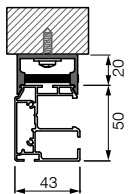

SYSTEM SPECIFICATIONS

Minimum width	970mm
Maximum width	4500mm (Note not all fabrics are available to max width)
Maximum drop	4500mm (Note not all fabrics are available to max drop)
Maximum area	20sqm
Linkable	No
Headbox	Yes
Fabric deductions	60mm per side

TECHNICAL INFORMATION

Headbox	Two part extruded aluminium headbox 130x150mm
End plates	Cast aluminium with guide connection lug
Roller tube	85mm roller tube
Guide channels	Single 43x50mm profile
Installation options	Reveal, side or top fixing options

System details

HMX Skye

TENSIONED BLIND 130x150mm HEADBOX

The Helioscreen **HMX SKYE** is a tensioned underglass blind system built for durability and performance.

Designed and engineered in Europe, this is an uncompromising product of the highest quality, featuring a sturdy 130x150mm headbox that allows many installation variations, including with optional headbox mounting brackets.

Fixing options

Reveal fix

Top fix
(clip brackets)

Side fix
(angle brackets)

Side channels

Power cable exit options