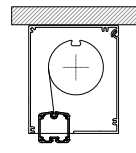

HCX 100 maximum width and drop is 3.2m | No linking | Cable fixing options relate to page 5-2 of pricebook | Orders selecting optional face or top fix brackets will have 2 brackets supplied for up to 5m, and 3 brackets for over 5m up to 6m, unless otherwise requested.

Measurements – Make size only

Qty	Reference	Width (mm)	Drop (mm)	Control side	Cable fixing	Headbox position

Headbox positions

1. FACE (Back not seen)

2. TOP (Top not seen)

3. BOTH (Back & top not seen)

4. PART FACE / TOP