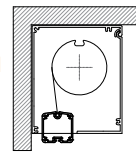

HCX 100 maximum width and drop is 3.2m | No linking | Cable fixing options relate to page 5-2 of pricebook | Orders selecting optional face or top fix brackets will have 2 brackets supplied for up to 5m, and 3 brackets for over 5m up to 6m, unless otherwise requested.

Measurements – Make size only

Qty	Reference	Width (mm)	Drop (mm)	Control side	Cable fixing	Headbox position

Headbox positions

1. FACE (Back not seen)

2. TOP (Top not seen)

3. BOTH (Back & top not seen)

4. PART FACE / TOP