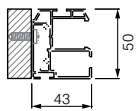

Fixing options

Reveal fix