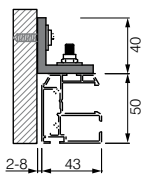

**HELIOSHADE
COLOUR DESIGN**

*over 120 standard
frame colours*

System Specifications

Minimum Width:	970mm
Maximum Width:	4500mm (note: not all fabrics are available at max width)
Maximum Drop:	4500mm (note: not all fabrics are available at max drop)
Maximum area:	20 SQM
Linkable:	No
Headbox:	Yes
Fabric deductions:	60mm per side

Technical Information

Headbox:	Two part extruded aluminium 130 x 150mm
Endplates:	Cast aluminium with guide channel connection lug
Roller tube:	85mm diameter
Guide Channels:	43 x 50mm aluminium single profile
Installation Options:	Reveal, Side, or Top fixing. Optional Headbox mounting brackets.

Fixing options

Reveal fix

Top fix
(clip brackets)

Side fix
(angle brackets)

Side channels

Power cable exit options

High quality parts and components from the best suppliers worldwide to exceed expectations

Made in Australia, proven in Australia with more than a quarter of century of feedback from Australians using our products.