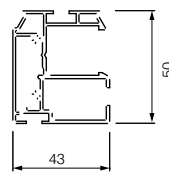

**HELIOSHADE
COLOUR DESIGN**

*over 120 standard
frame colours*

System Specifications

Minimum Width:	970mm
Maximum Width:	4500mm (note: not all fabrics are available at max width)
Maximum Drop:	4500mm (note: not all fabrics are available at max drop)
Maximum area:	20 SQM
Linkable:	No
Headbox:	Yes
Fabric deductions:	60mm per side

Technical Information

Headbox:	Two part extruded aluminium 130 x 150mm
Endplates:	Cast aluminium with guide channel connection lug
Roller tube:	85mm diameter
Guide Channels:	43 x 50mm aluminium single profile
Installation Options:	Reveal, Side, or Top fixing. Optional Headbox mounting brackets.

Fixing options

Reveal fix

Top fix
(clip brackets)

Side fix
(angle brackets)

Side channels

Power cable exit options

High quality parts and components from the best suppliers worldwide to exceed expectations

Made in Australia, proven in Australia with more than a quarter of century of feedback from Australians using our products.