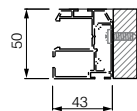

System Specifications

Minimum Width:	970mm
Maximum Width:	4500mm (note: not all fabrics are available at max width)
Maximum Drop:	4500mm (note: not all fabrics are available at max drop)
Maximum area:	20 SQM
Linkable:	No
Headbox:	Yes
Fabric deductions:	60mm per side

Technical Information

Headbox:	Two part extruded aluminium 130 x 150mm
Endplates:	Cast aluminium with guide channel connection lug
Roller tube:	85mm diameter
Guide Channels:	43 x 50mm aluminium single profile
Installation Options:	Reveal, Side, or Top fixing. Optional Headbox mounting brackets.

Fixing options

Reveal fix

Side channels

Power cable exit options