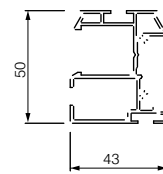

Technical Information

Headbox:	Two part extruded aluminium 130 x 150mm
Endplates:	Cast aluminium with guide channel connection lug
Roller tube:	85mm diameter
Guide Channels:	43 x 50mm aluminium single profile
Installation Options:	Reveal, Side, or Top fixing. Optional Headbox mounting brackets.

Fixing options

Reveal fix

Top fix
(clip brackets)

Side fix
(angle brackets)

Side channels

Power cable exit options

High quality parts and components from the best suppliers worldwide to exceed expectations

Made in Australia, proven in Australia with more than a quarter of century of feedback from Australians using our products.