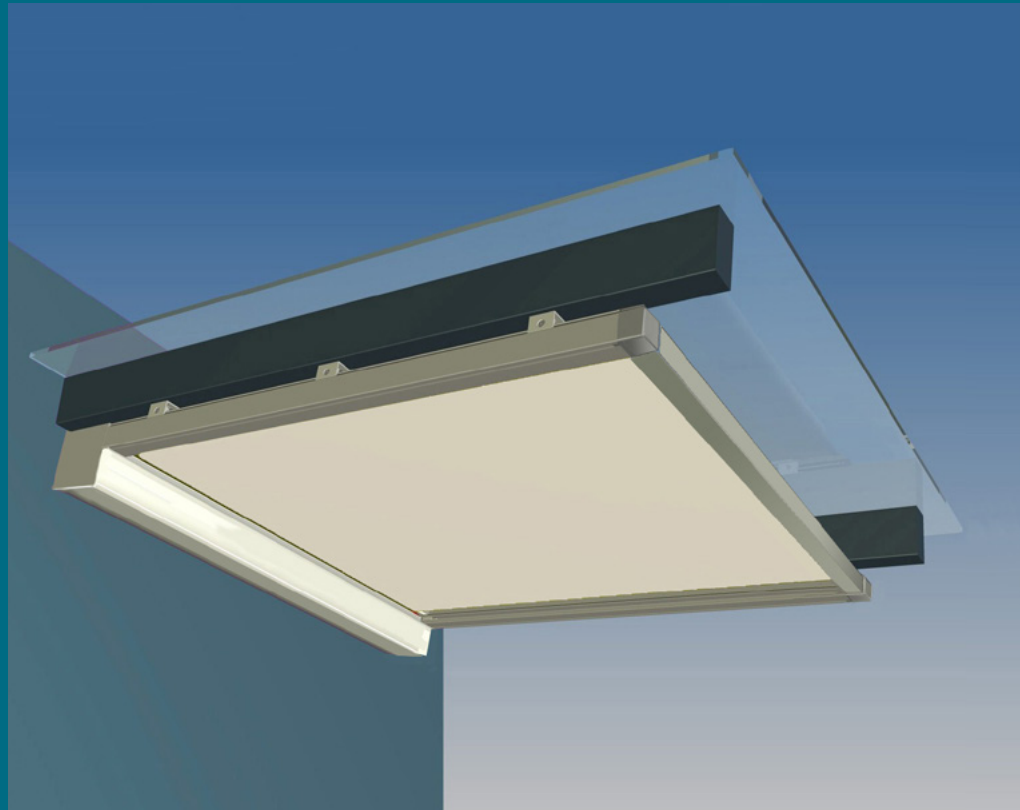

A photograph of a modern outdoor sunroom. The structure features a white metal frame and a glass roof. Inside, there is a wooden dining table with four chairs, a vase of pink flowers, and a grey cushioned chair. The sunroom is situated on a light-colored stone patio, overlooking a green lawn and a hedge. The sky is clear and blue.

HMX SKYE
Under Glass
Sunroof

helioscreen®

Relaxed indoor and outdoor living

The Helioscreen HMX SKYE is a tensioned under glass sunroof system built for durability and performance. Designed and engineered in Europe, this is an uncompromising product of the highest quality, featuring a sturdy 130x150mm headbox that allows many installation variations, including with optional headbox mounting brackets.

It is primarily used to shade the underside of pergolas that have polycarbonate or glass roofs but can also be used inside the home for shading skylights. The internal coiled spring mechanism keeps the fabric tensioned at all times, ensuring a neat presentation and the ability to mount the unit on varied inclinations.

Control

At Helioscreen we utilise the latest technology automation, including fully integrated facade management systems that react automatically to the elements. Retractable Sunroofs can be operated simply with a wall switch, a touch panel, or using a remote control with optional sensors also available. Helioscreen Retractable Sunroof systems are suitable in both commercial and domestic applications and come with quality and performance warranties.