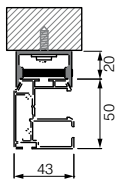

Top fix
(clip brackets)