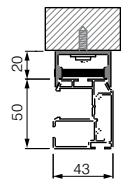

**HELIOSHADE
COLOUR DESIGN**

*over 120 standard
frame colours*

System Specifications

Minimum Width:	970mm
Maximum Width:	4500mm (note: not all fabrics are available at max width)
Maximum Drop:	4500mm (note: not all fabrics are available at max drop)
Maximum area:	20 SQM
Linkable:	No
Headbox:	Yes
Fabric deductions:	60mm per side

Technical Information

Headbox:	Two part extruded aluminium 130 x 150mm
Endplates:	Cast aluminium with guide channel connection lug
Roller tube:	85mm diameter
Guide Channels:	43 x 50mm aluminium single profile
Installation Options:	Reveal, Side, or Top fixing. Optional Headbox mounting brackets.

Fixing options

Reveal fix

Top fix
(clip brackets)

Side fix
(angle brackets)

Side channels

Power cable exit options

High quality parts and components from the best suppliers worldwide to exceed expectations

Made in Australia, proven in Australia with more than a quarter of century of feedback from Australians using our products.