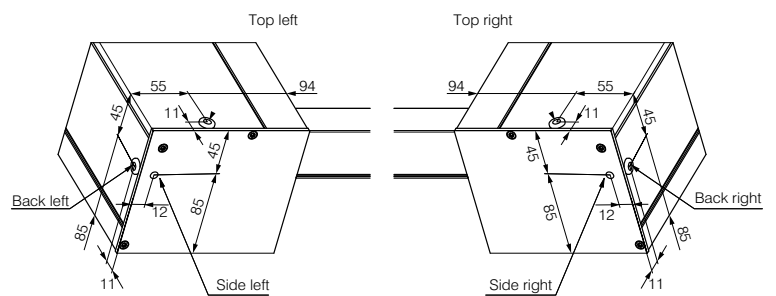

Technical Information

Headbox:	Two part extruded aluminium 130 x 150mm
Endplates:	Cast aluminium with guide channel connection lug
Roller tube:	85mm diameter
Guide Channels:	43 x 50mm aluminium single profile
Installation Options:	Reveal, Side, or Top fixing. Optional Headbox mounting brackets.

Fixing options

Reveal fix

Top fix
(clip brackets)

Side fix
(angle brackets)

Side channels

Power cable exit options

High quality parts and components from the best suppliers worldwide to exceed expectations

Made in Australia, proven in Australia with more than a quarter of century of feedback from Australians using our products.