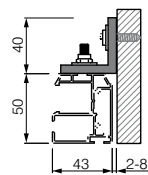

Technical Information

Headbox:	Two part extruded aluminium 130 x 150mm
Endplates:	Cast aluminium with guide channel connection lug
Roller tube:	85mm diameter
Guide Channels:	43 x 50mm aluminium single profile
Installation Options:	Reveal, Side, or Top fixing. Optional Headbox mounting brackets.

Fixing options

Reveal fix

Top fix
(clip brackets)

Side fix
(angle brackets)

Side channels

Power cable exit options

High quality parts and components from the best suppliers worldwide to exceed expectations

Made in Australia, proven in Australia with more than a quarter of century of feedback from Australians using our products.